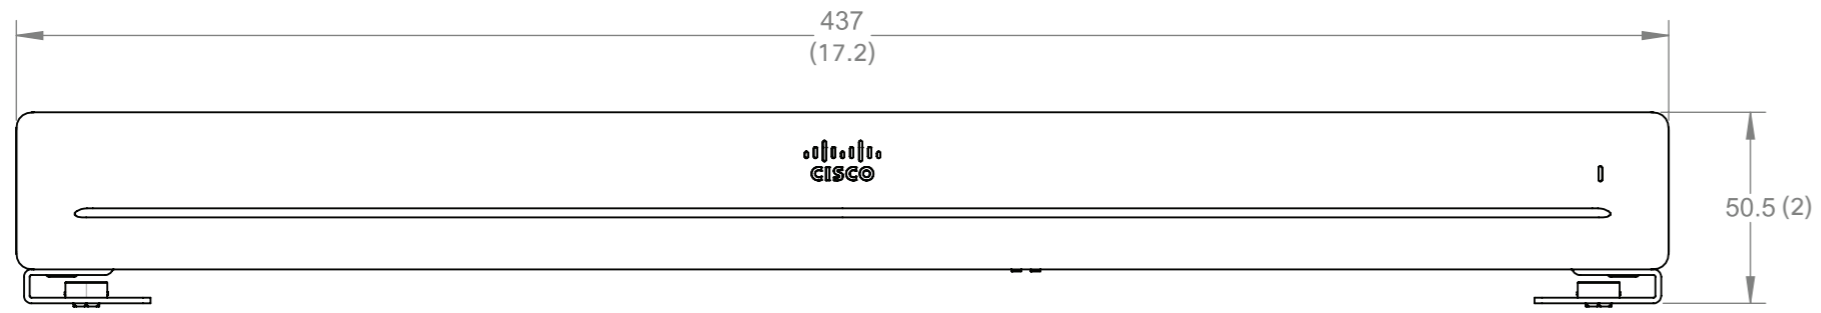

Cisco Codec EQ

Sheet 1 of 4

European projection

Unit: mm (in.)

Sheet size: A3

Scale: 1:2

Part weight: 1370.4g

Cisco Codec EQ Wall Mount

Sheet 2 of 4

European projection 

Unit: mm (in.)

Sheet size: A3

Scale: 1:2

Part weight: 1642.9g

Cisco Codec EQ Rack Mount

Sheet 3 of 4

European projection

Unit: mm(in.)

Sheet size: A3

Scale: 1:2

Part weight: 1699.3g

Cisco Codec EQ Rack Mount

Sheet 4 of 4

European projection

Unit: mm (in.)

Sheet size: A3

Scale: 1:2

Part weight: 1699.3g