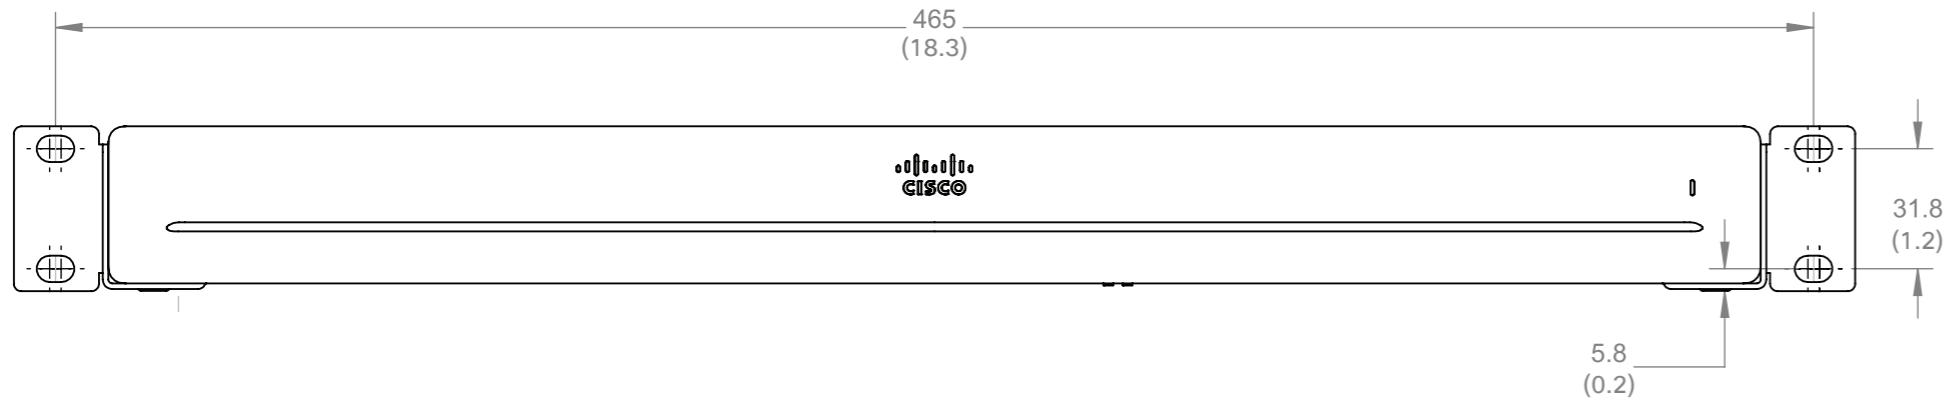

Cisco Codec EQ

Sheet 1 of 4

European projection

Unit: mm (in.)

Sheet size: A3

Scale: 1:2

Part weight: 1370.4g

Cisco Codec EQ Wall Mount

Sheet 2 of 4

European projection 

Unit: mm (in.)

Sheet size: A3

Scale: 1:2

Part weight: 1642.9g

Cisco Codec EQ Rack Mount

Sheet 3 of 4

European projection

Unit: mm(in.)

Sheet size: A3

Scale: 1:2

Part weight: 1699.3g

Cisco Codec EQ Rack Mount

Sheet 4 of 4

European projection

Unit: mm (in.)

Sheet size: A3

Scale: 1:2

Part weight: 1699.3g