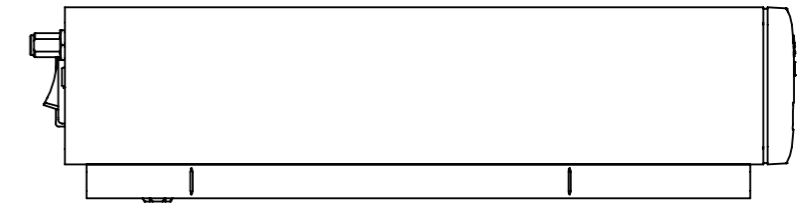

Cisco Codec EQ

Sheet 1 of 4

European projection

Unit: mm (in.)

Sheet size: A3

Scale: 1:2

Part weight: 1370.4g

Cisco Codec EQ Wall Mount

Sheet 2 of 4

European projection 

Unit: mm (in.)

Sheet size: A3

Scale: 1:2

Part weight: 1642.9g

Cisco Codec EQ Rack Mount

Sheet 3 of 4

European projection

Unit: mm(in.)

Sheet size: A3

Scale: 1:2

Part weight: 1699.3g

Cisco Codec EQ Rack Mount

Sheet 4 of 4

European projection

Unit: mm (in.)

Sheet size: A3

Scale: 1:2

Part weight: 1699.3g