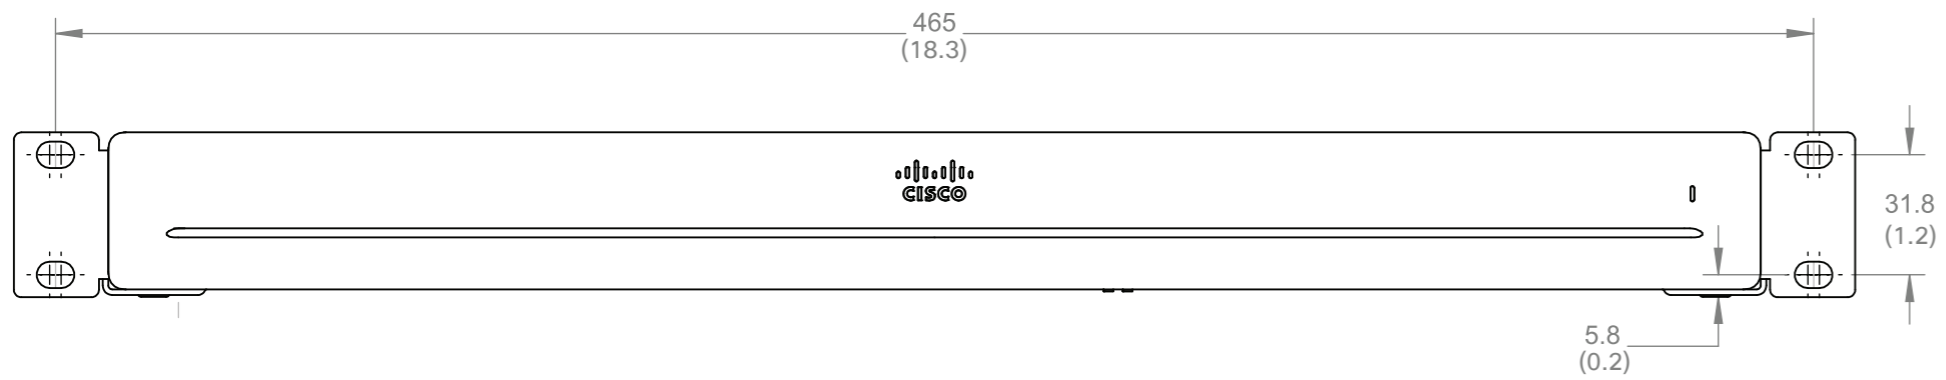

Cisco Codec EQ

Sheet 1 of 4

European projection

Unit: mm (in.)

Sheet size: A3

Scale: 1:2

Part weight: 1370.4g

Cisco Codec EQ Wall Mount

Sheet 2 of 4

European projection 

Unit: mm (in.)

Sheet size: A3

Scale: 1:2

Part weight: 1642.9g

Cisco Codec EQ Rack Mount

Sheet 3 of 4

European projection

Unit: mm(in.)

Sheet size: A3

Scale: 1:2

Part weight: 1699.3g

Cisco Codec EQ Rack Mount

Sheet 4 of 4

European projection

Unit: mm (in.)

Sheet size: A3

Scale: 1:2

Part weight: 1699.3g