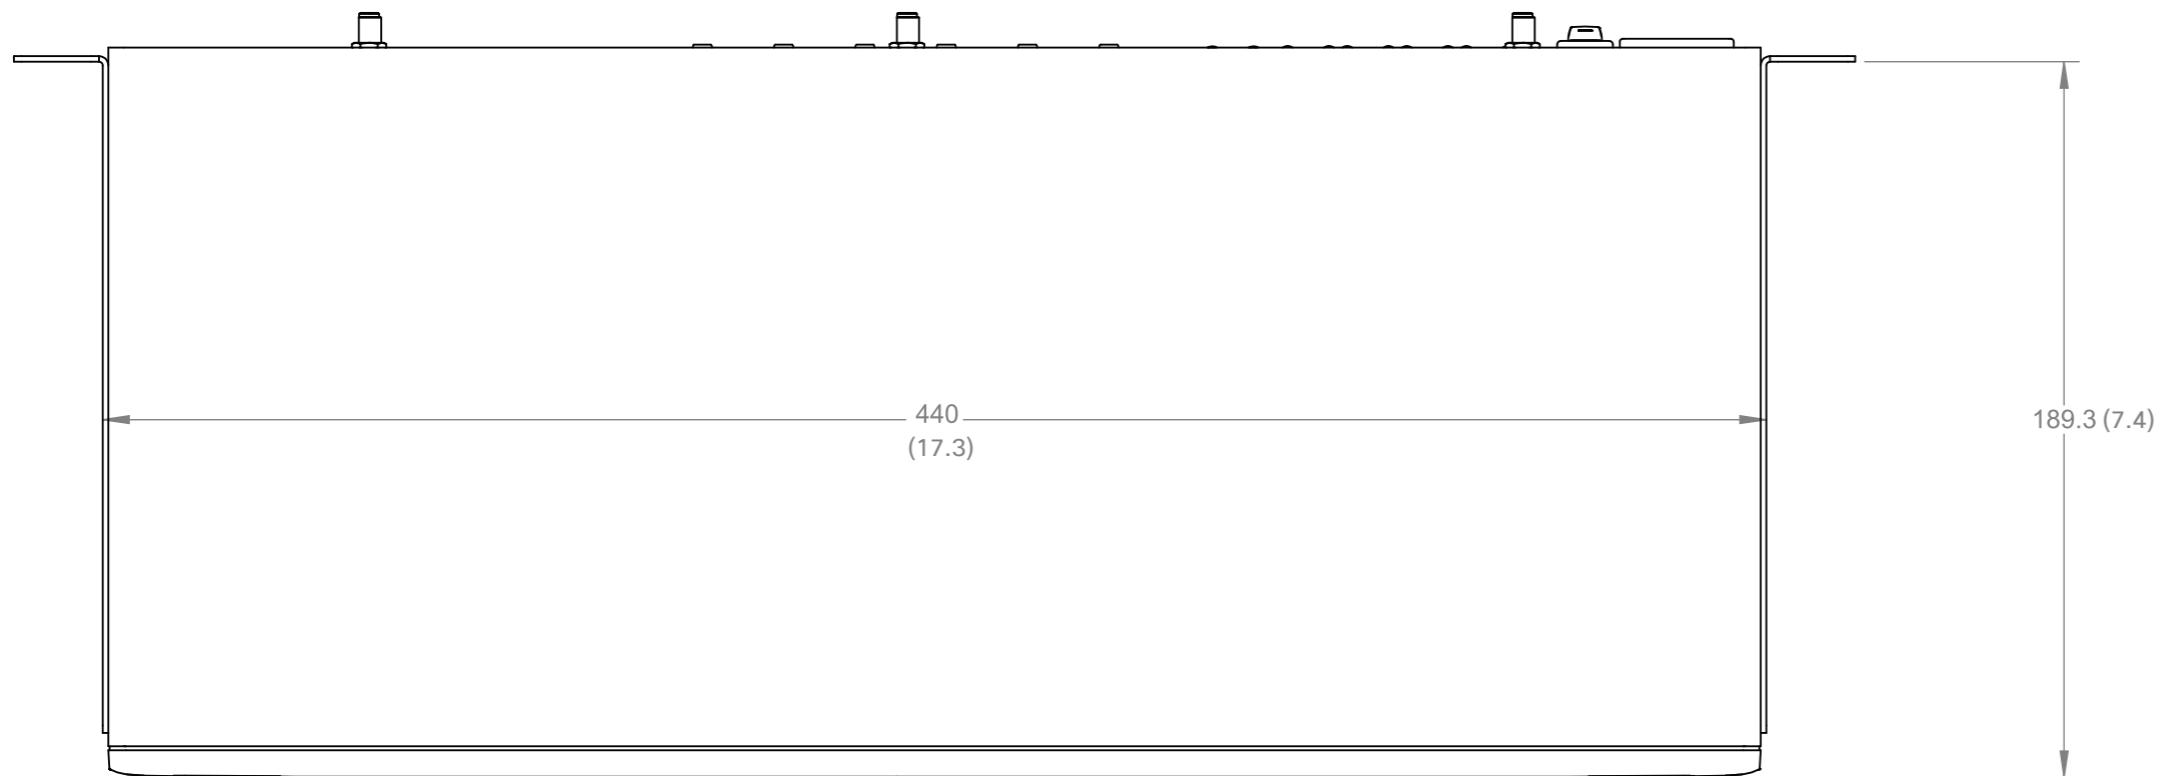

Cisco Codec EQ

Sheet 1 of 4

European projection

Unit: mm (in.)

Sheet size: A3

Scale: 1:2

Part weight: 1370.4g

Cisco Codec EQ Wall Mount

Sheet 2 of 4

European projection 

Unit: mm (in.)

Sheet size: A3

Scale: 1:2

Part weight: 1642.9g

Cisco Codec EQ Rack Mount

Sheet 3 of 4

European projection

Unit: mm(in.)

Sheet size: A3

Scale: 1:2

Part weight: 1699.3g

Cisco Codec EQ Rack Mount

Sheet 4 of 4

European projection