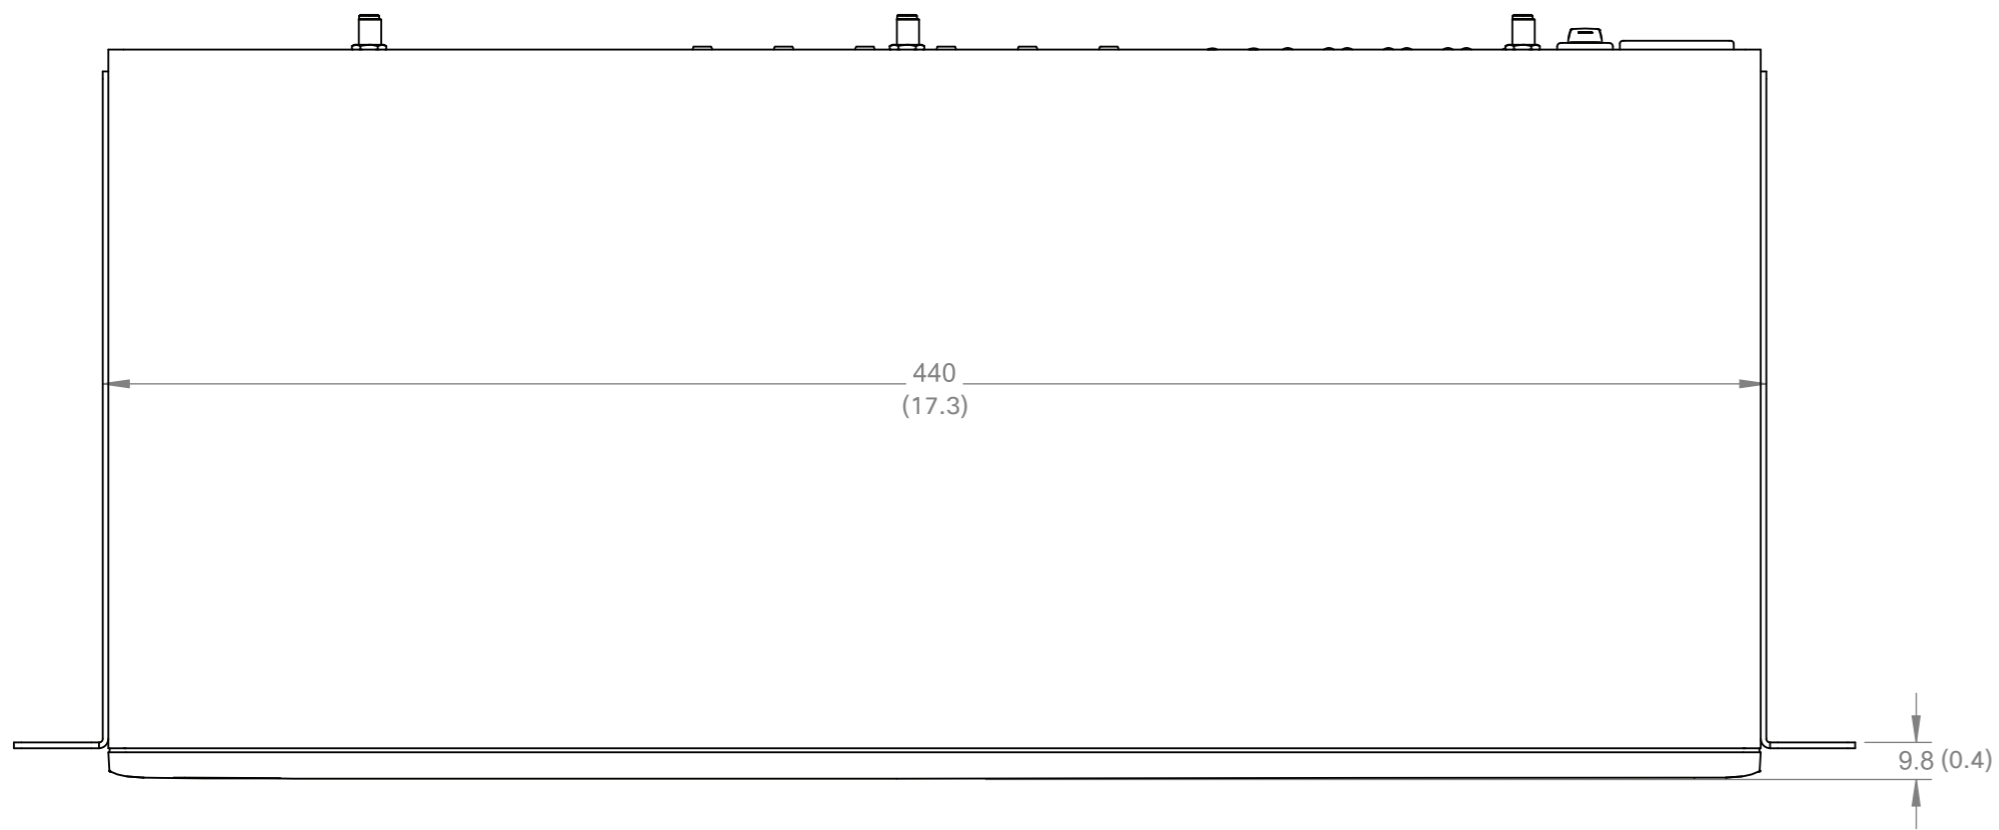

Cisco Codec EQ

Sheet 1 of 4

European projection

Unit: mm (in.)

Sheet size: A3

Scale: 1:2

Part weight: 1370.4g

Cisco Codec EQ Wall Mount

Sheet 2 of 4

European projection 

Unit: mm (in.)

Sheet size: A3

Scale: 1:2

Part weight: 1642.9g

Cisco Codec EQ Rack Mount

Sheet 3 of 4

European projection

Unit: mm(in.)

Sheet size: A3

Scale: 1:2

Part weight: 1699.3g

Cisco Codec EQ Rack Mount

Sheet 4 of 4

European projection

Unit: mm (in.)

Sheet size: A3

Scale: 1:2

Part weight: 1699.3g