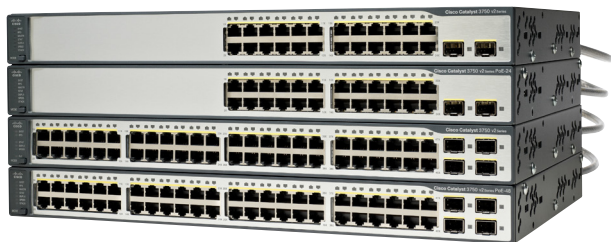

The Cisco® Catalyst® 3750 v2 Series is the next generation energy-efficient Layer 3 fast Ethernet, stackable switches. This new series of switches support Cisco EnergyWise technology, which enables companies to measure and manage power consumption of network infrastructure and network-attached devices, thereby reducing their energy costs and their carbon footprint. The Cisco Catalyst 3750 v2 Series consumes less power than its predecessors and is the ideal access layer switch for enterprise, retail, and branch-office environments, as it maximizes productivity and investment protection by enabling a unified network for data, voice, and video (figure 1).

Figure 1 Cisco Catalyst 3750 v2 Series Switches

Product Highlights

- Lower power consumption than its predecessors
- Backward compatible with Cisco Catalyst 3750 and 3750-E Series
- Full Energy Wise support to monitor energy consumption of network infrastructure and implement energy saving programs to reduce energy costs
- Compatible with Cisco Redundant Power System (RPS) 2300
- All units have a uniform depth of 11.9 inches for better cable management
- Preconfigurable with the Cisco IOS Software release at the time of ordering
- IPv6 routing included in the IP Services feature set

The Cisco Catalyst 3750 v2 Series are stackable switches with Cisco StackWise® technology. Cisco StackWise technology unites up to nine individual switches into a single logical unit, using special stack-interconnect cables and stacking software. Cisco StackWise stacking creates a 32-Gbps switch interconnection and does not require user ports for stacking. The Catalyst 3750 v2 Series are also fully compatible with Catalyst 3750 and 3750-E stackable switches.