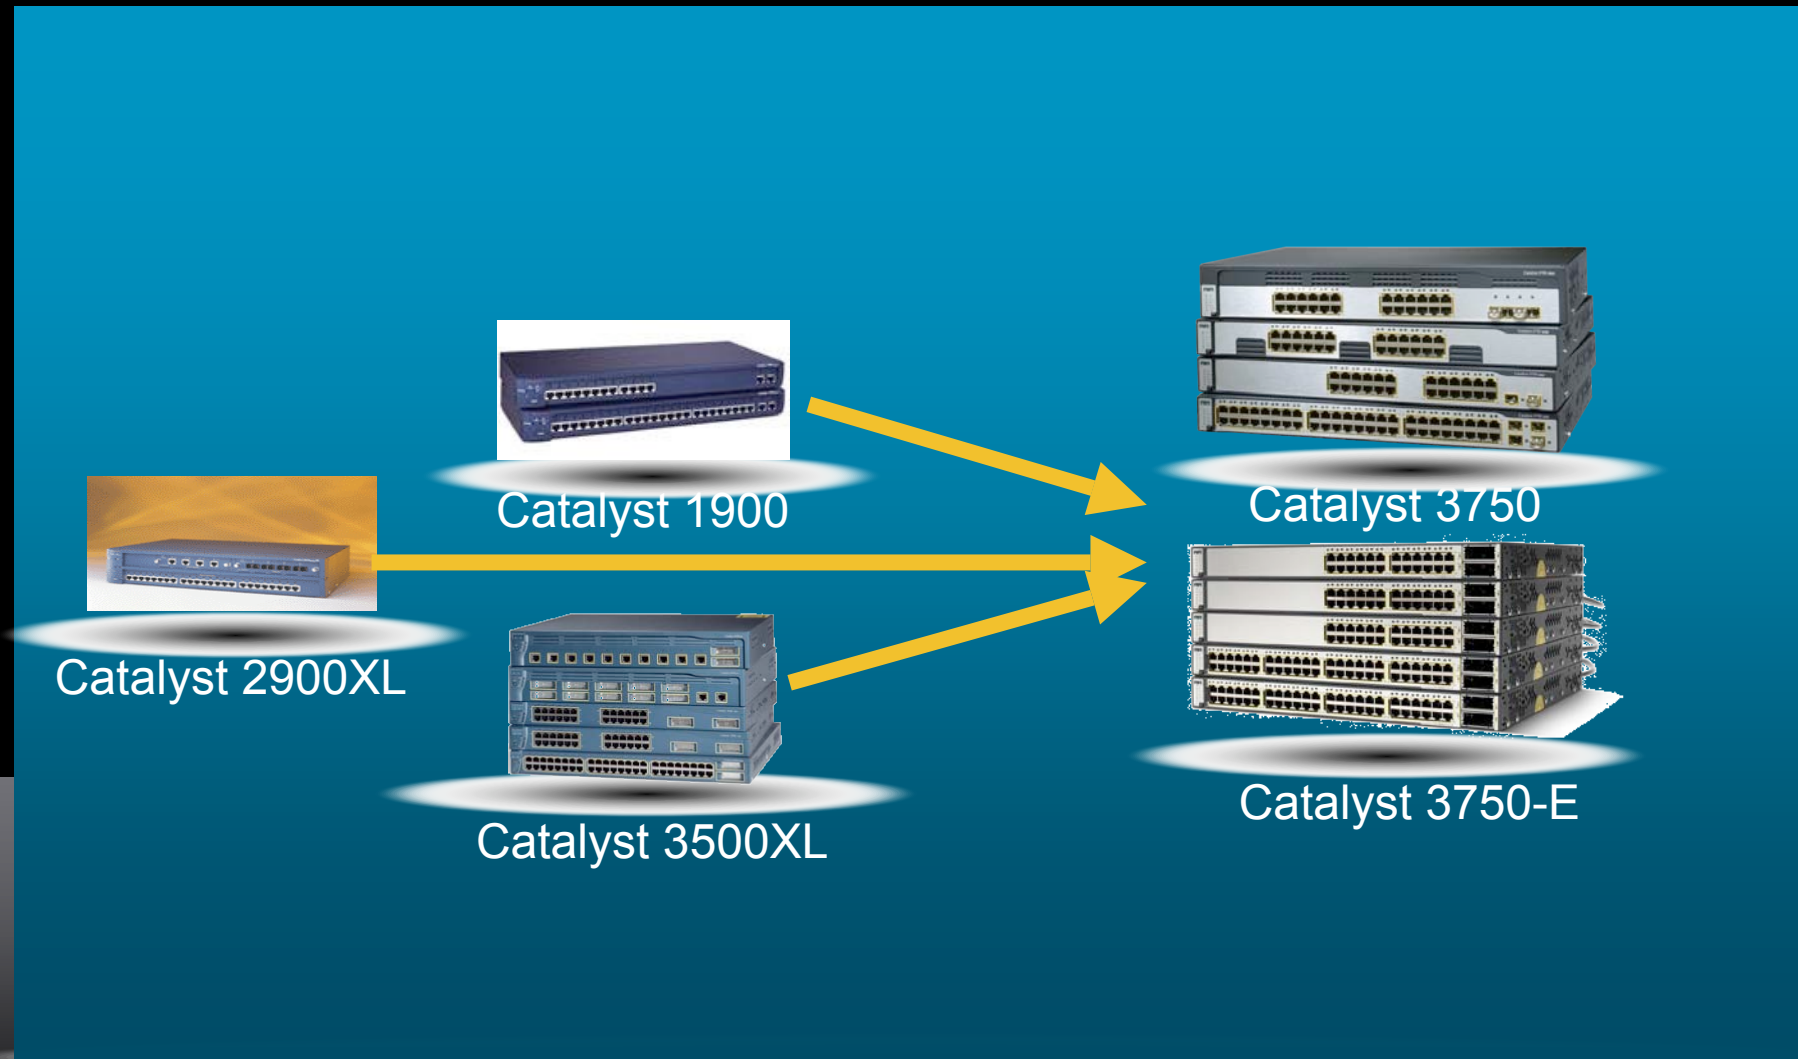

Upgrade to a new platform – Catalyst 3750/3750-E