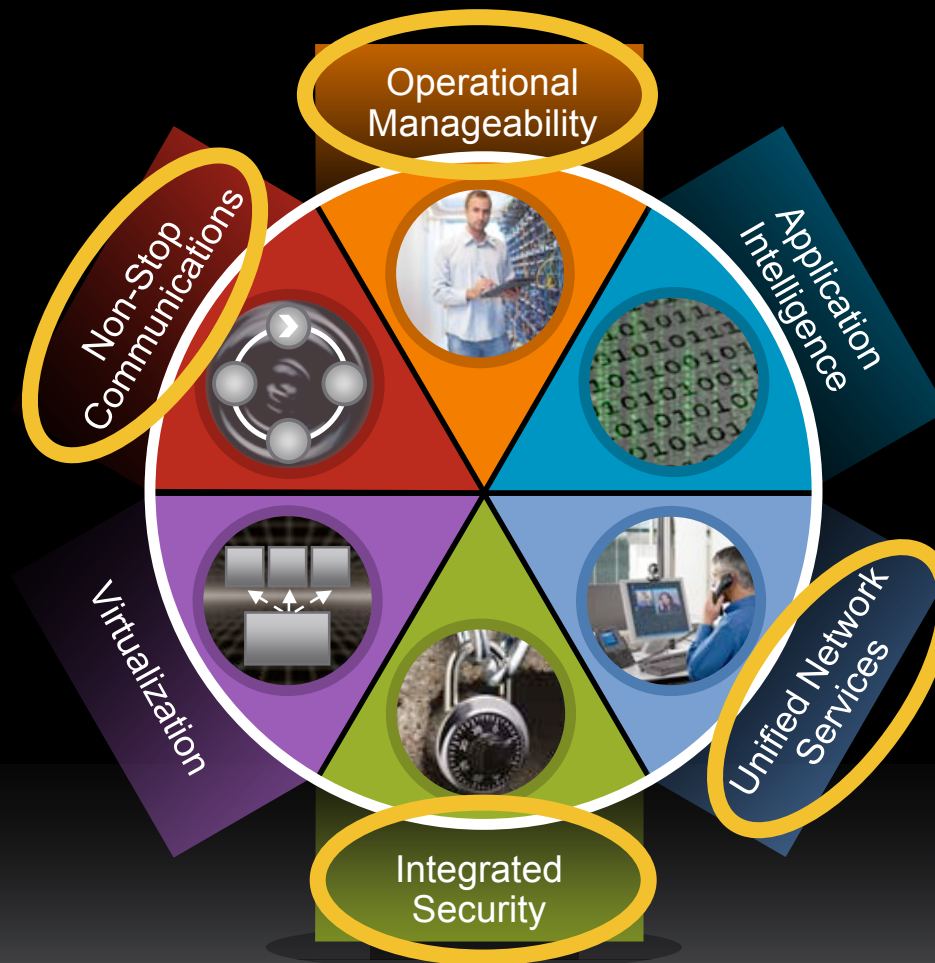

Building on the Campus Communication Fabric