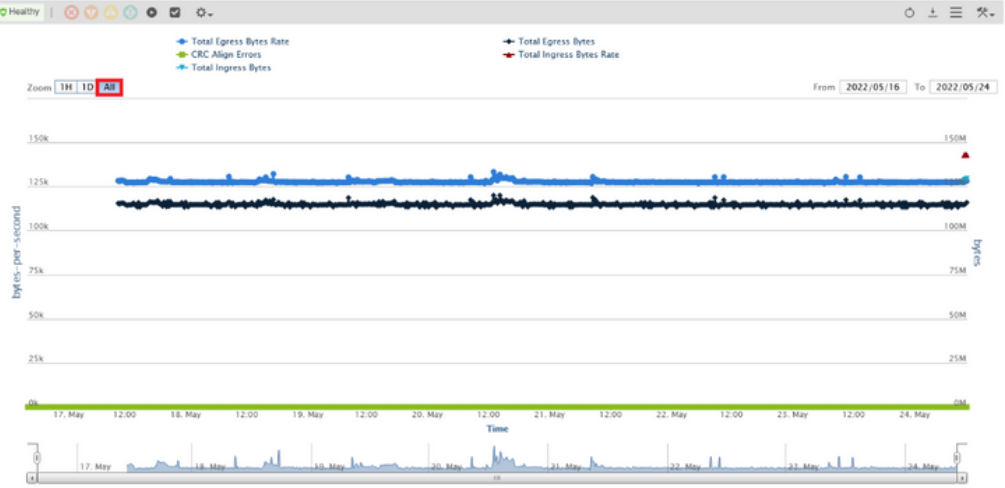

Inventory

- Quick Start
- Topology
- Pod 1
  - bdsl-aci13-leaf1 (Node-101)
    - Chassis
    - Interfaces
      - Physical Interfaces
        - eth1/1
        - eth1/2
        - eth1/3
        - eth1/4
        - eth1/5
        - eth1/6
        - eth1/7
        - eth1/8
        - eth1/9
        - eth1/10
        - eth1/11
        - eth1/12
        - eth1/13
        - eth1/14
        - eth1/15
        - eth1/16
        - eth1/17
        - eth1/18
        - eth1/19
        - eth1/20
        - eth1/21
        - eth1/22

Layer 1 Physical Interface Configuration - 101/eth1/1