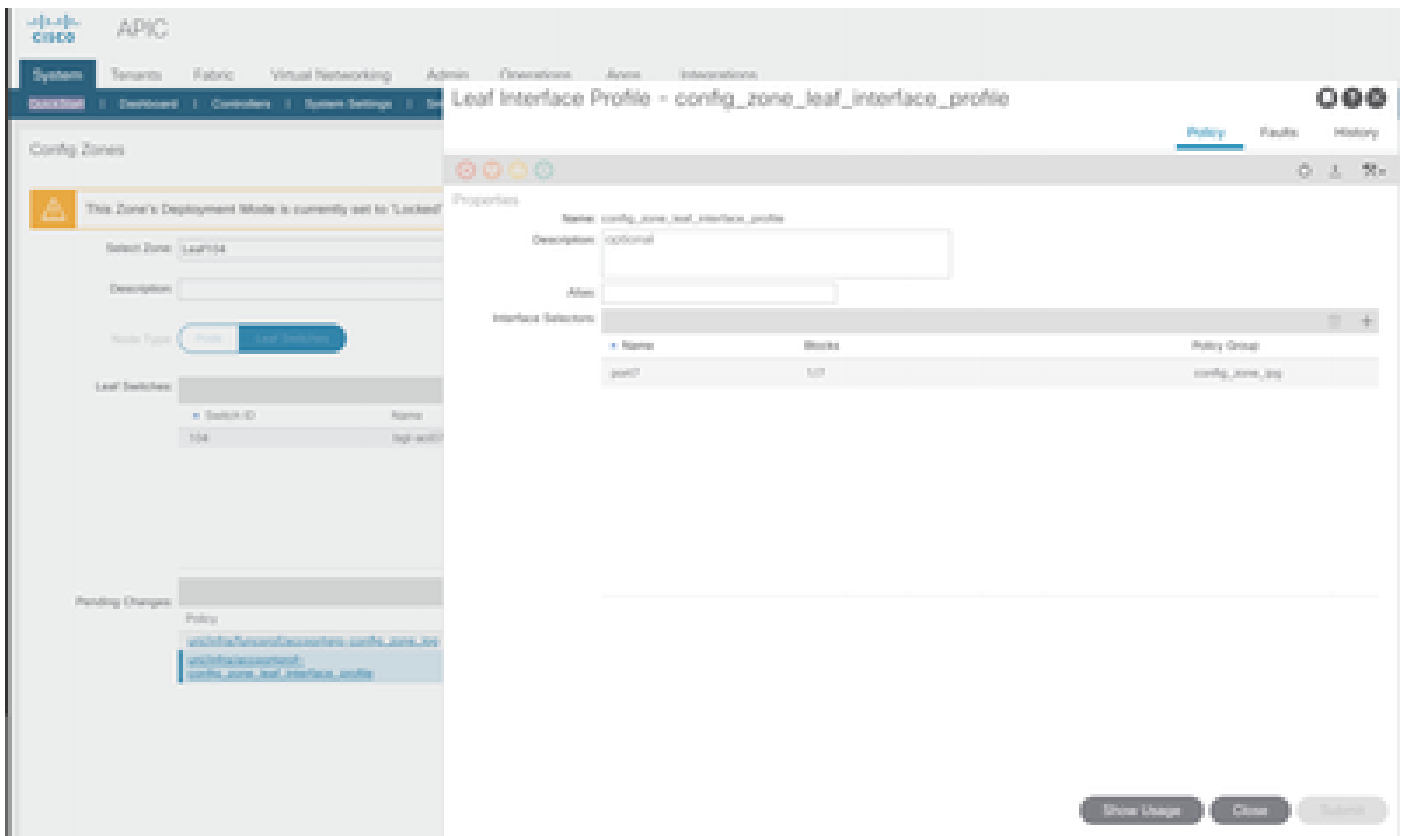

104. ؤحفص لى إله عفء مءءل ؤقء عم ؤى فرط الل ؤه ؤاول الف رءء فلم ؤارءى ؤء

ءءء الل نم ؤقءء الل: