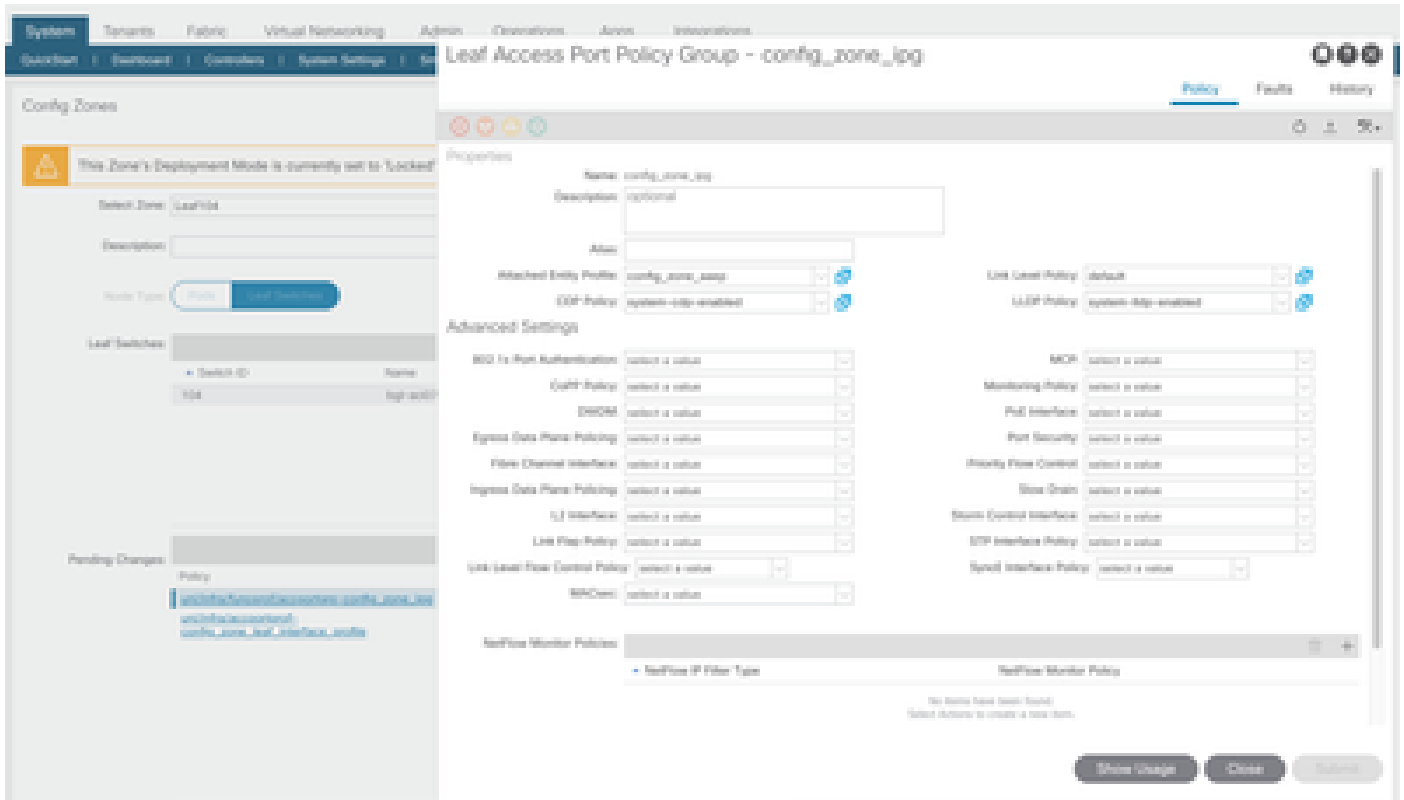

104. ؤحفص لى إله عفء مءءل ؤقء عم ؤى فرط الل ؤه ؤاول الف رءء فلم ؤارءى ؤء

ءءء الل نم ؤقءء الل: