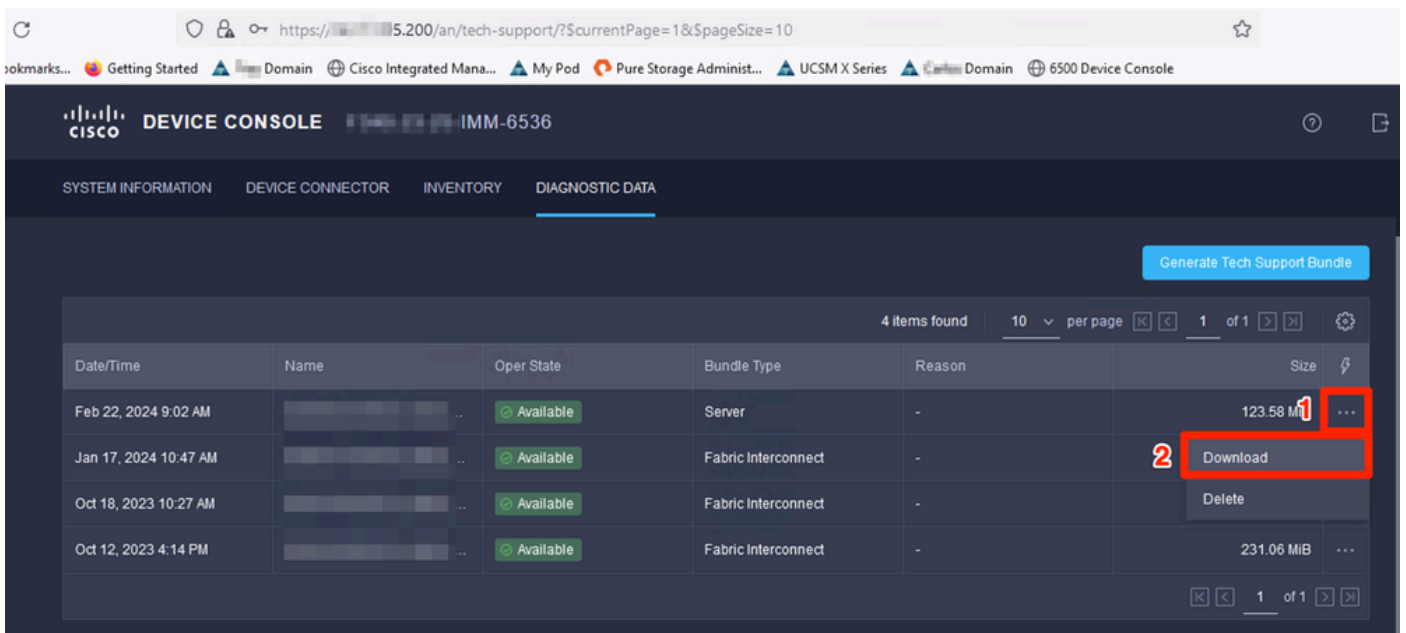

تالچسلا عاشن

(2) ليزنت ددحو و (1) . . ددح ، تالچسلا عاشن اءاتنا دنع