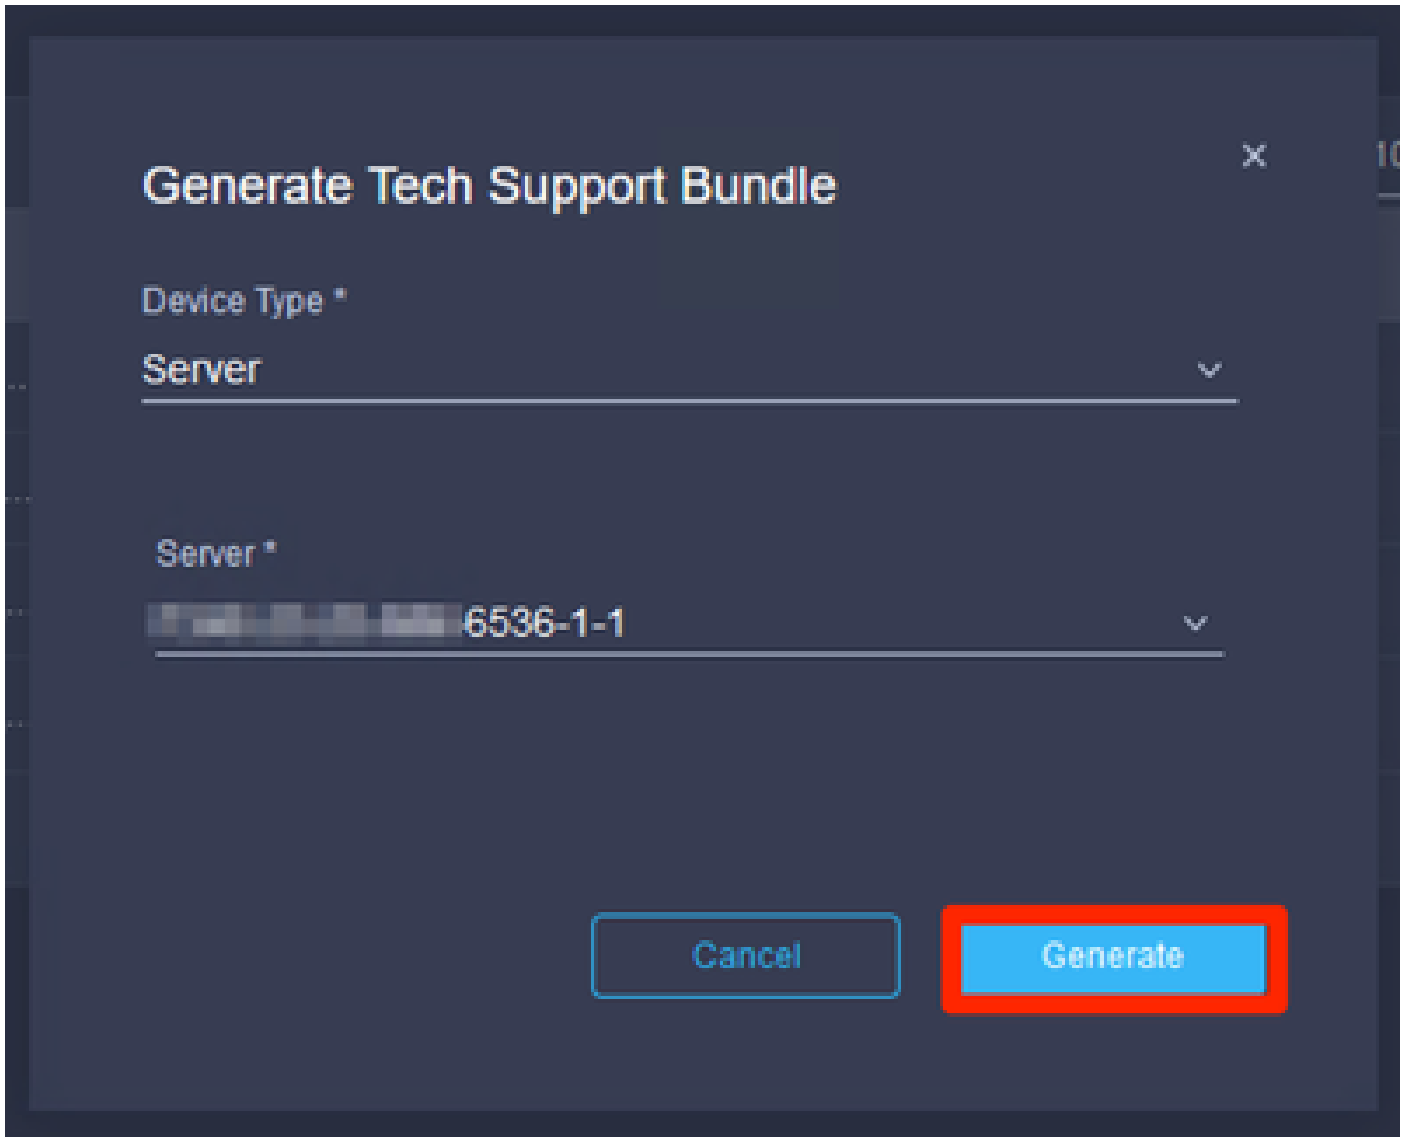

تالچسلا عاشن

(2) ليزنت ددحو و (1) . . ددح ، تالچسلا عاشن اءاتنا دنع