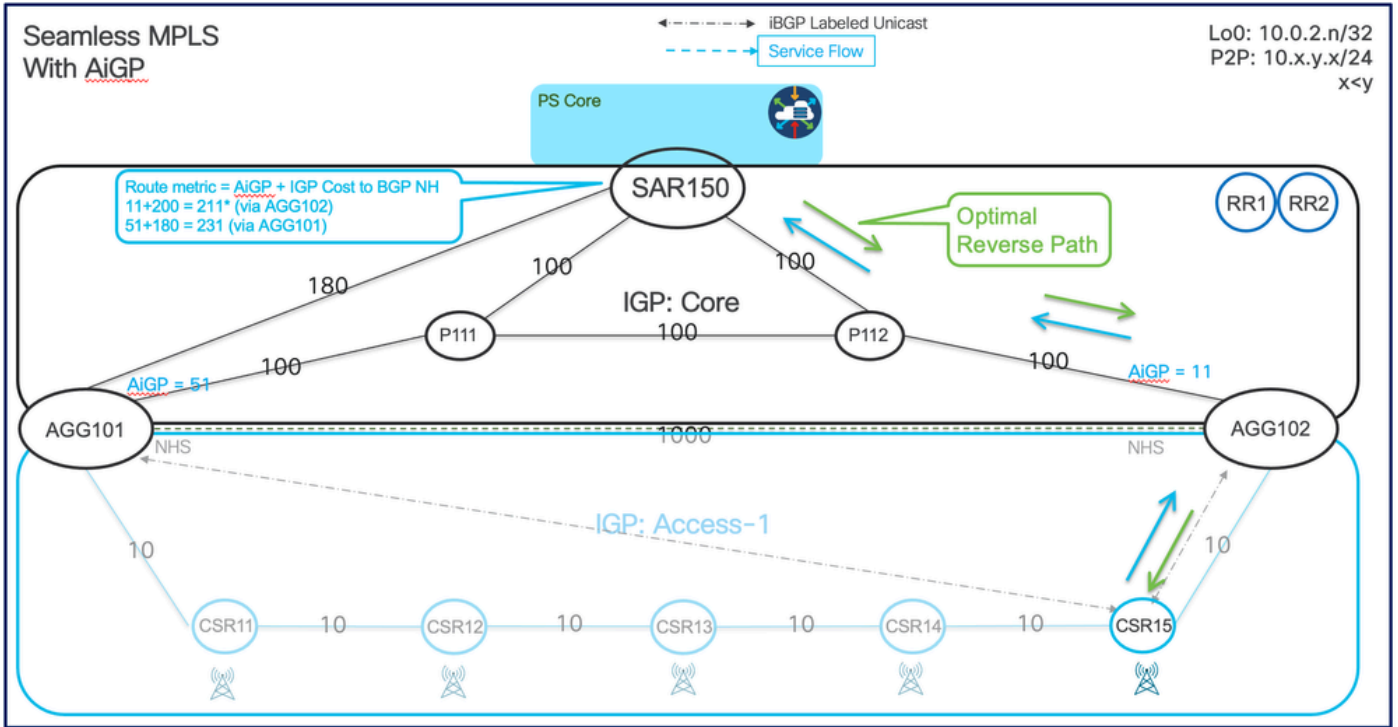

مادختساب (AiGPS) عي محتلال ةلباقل ر يغ MPLS ةكبش