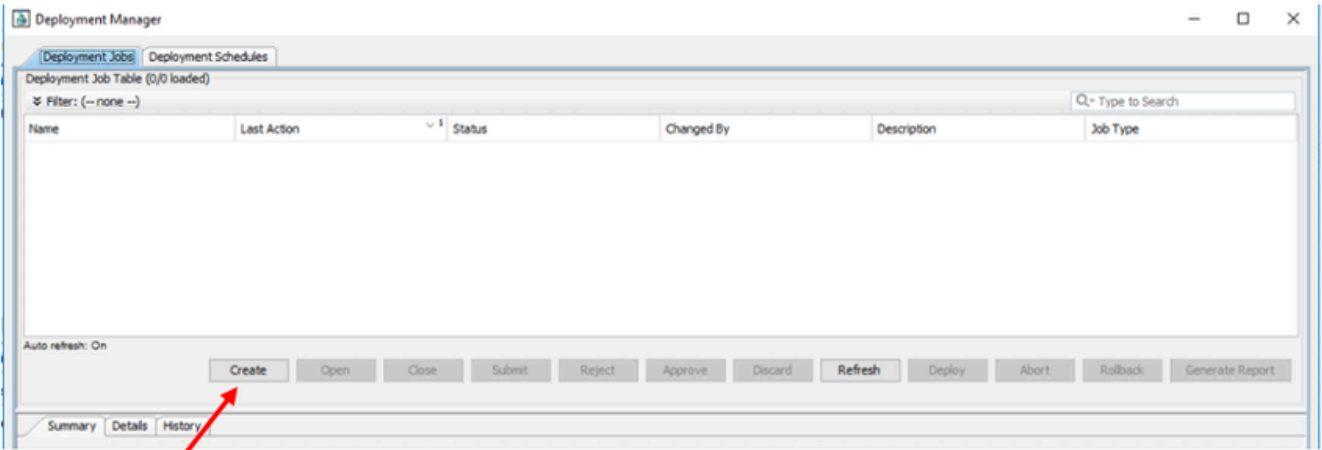

Create job

Define job