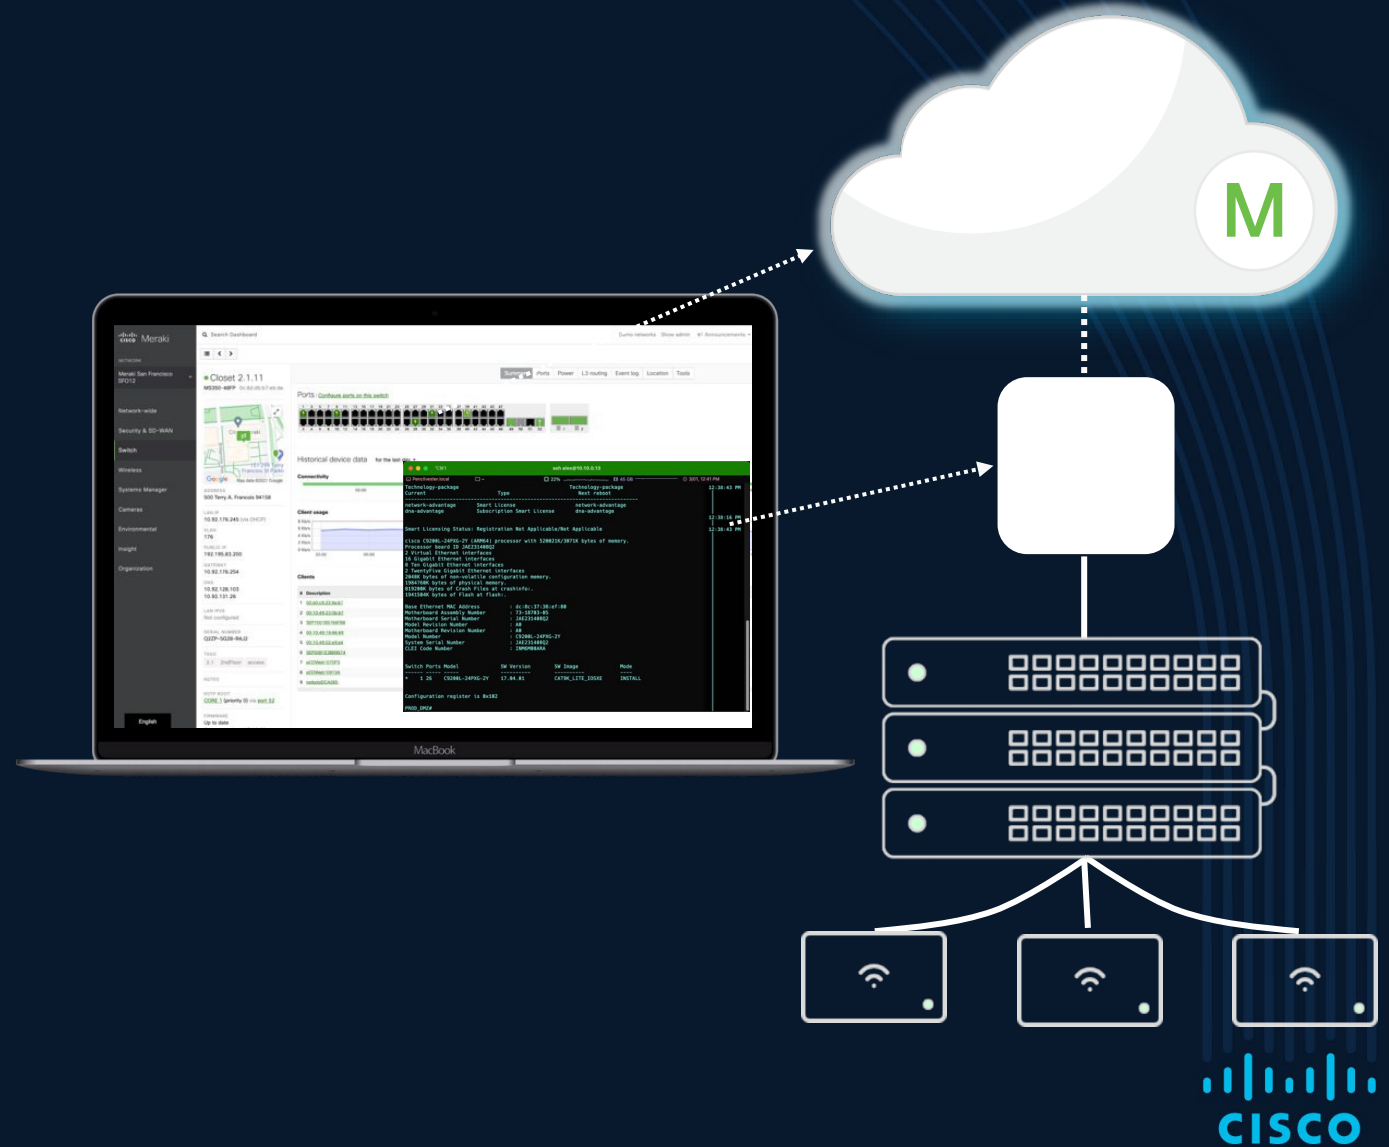

When simplification and functionality meet

Catalyst 9300 Series

Catalyst 9160 Series

Same powerful hardware with flexible operations

NEW  Intuitive and efficient Meraki cloud platform

Orderable with

or

Powerful and customizable Cisco Catalyst Center

Boost employee productivity and deploy new sites without extra operational complexity and costs.

Meraki cloud-managed network

Cisco Catalyst Center

Command and control center for Cisco Catalyst

Catalyst cloud operations

Network client and traffic information

Unified view of Catalyst and Meraki devices

Network health, troubleshooting and maintenance from anywhere

Cloud monitoring for **Catalyst Wireless**

Get full visibility and telemetry across your entire wireless network

Support for C9800 controllers

Visibility into Wi-Fi Wave 2,
Wi-Fi 6, and 6E access points

Streamlined packet capture
and download in the dashboard