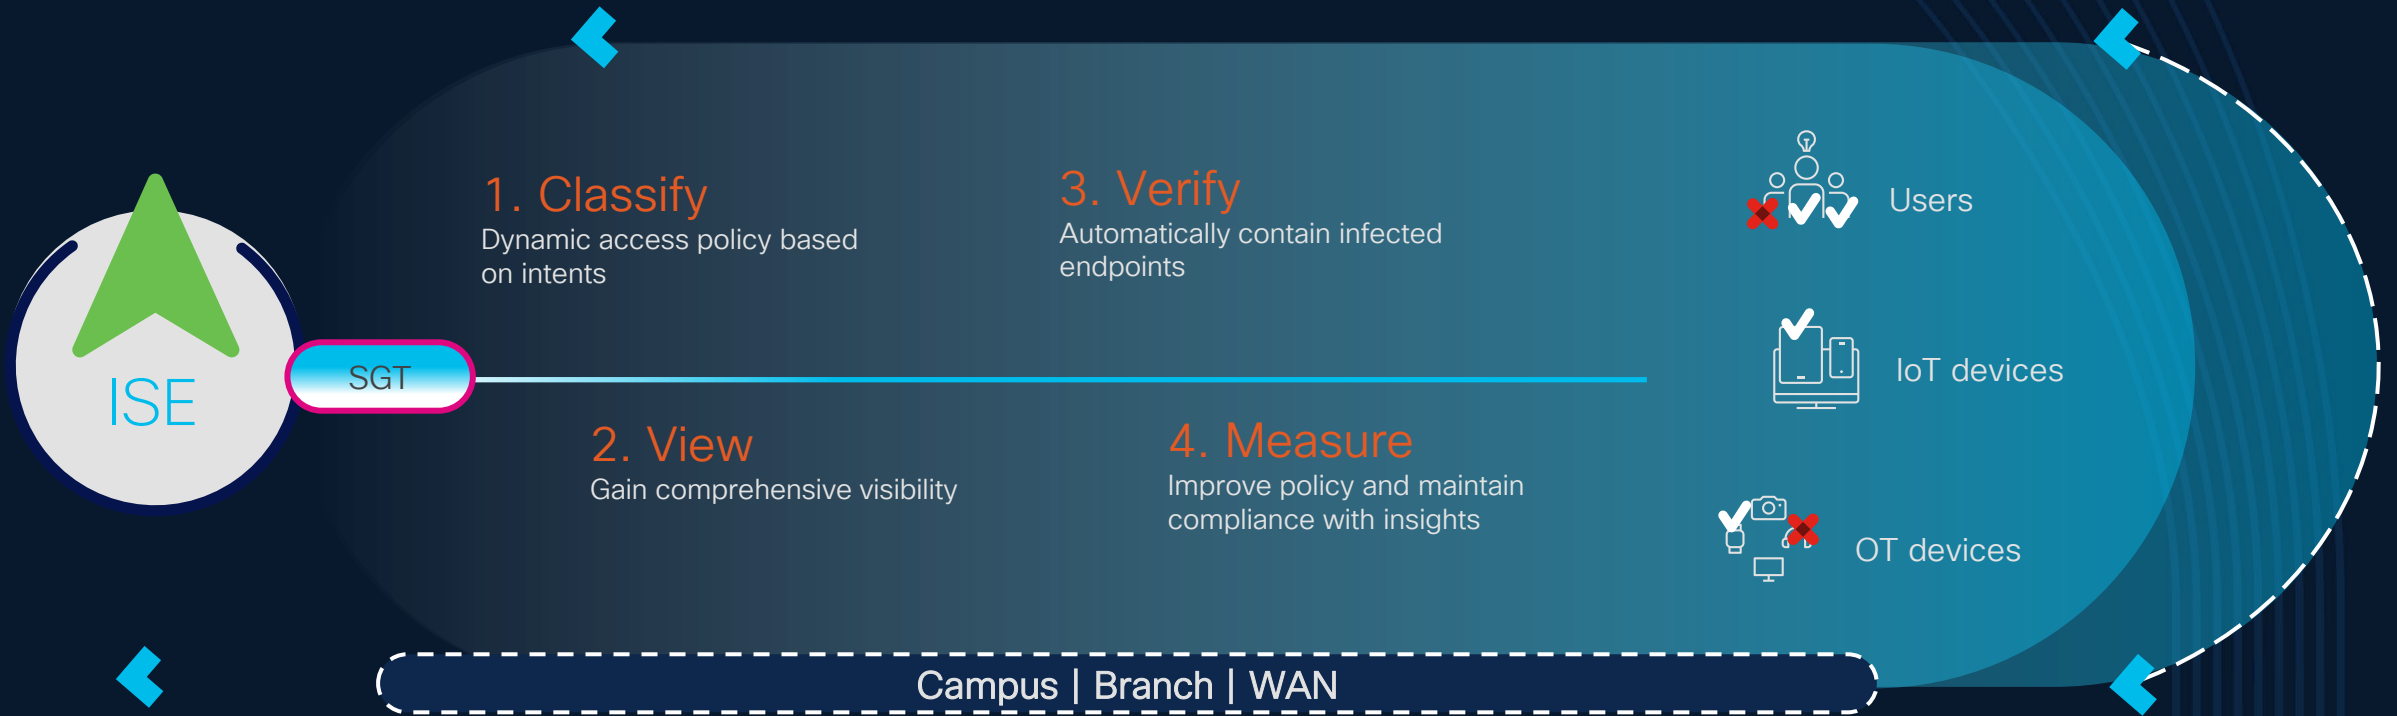

INCREDIBLE VISIBILITY & ANALYTICS

ZERO DOWNTIME

Advanced core networks

- Powerful secure networking use cases
- Deep observability and insights
- Full control and visibility

Secure, flexible infrastructure

Meraki

+

Catalyst

Security

Protect users and privacy with context and stay ahead of evolving security policy and threats.

Safeguard networks

With common policy across platforms

CISCO Meraki + **CISCO** Catalyst

Restrict malware propagation (with warning triangle icon)

Reduce risk (with network diagram icon)

Meet compliance goals quickly (with network diagram icon)

Reduce SecOps effort (with stopwatch icon)

Efficiency