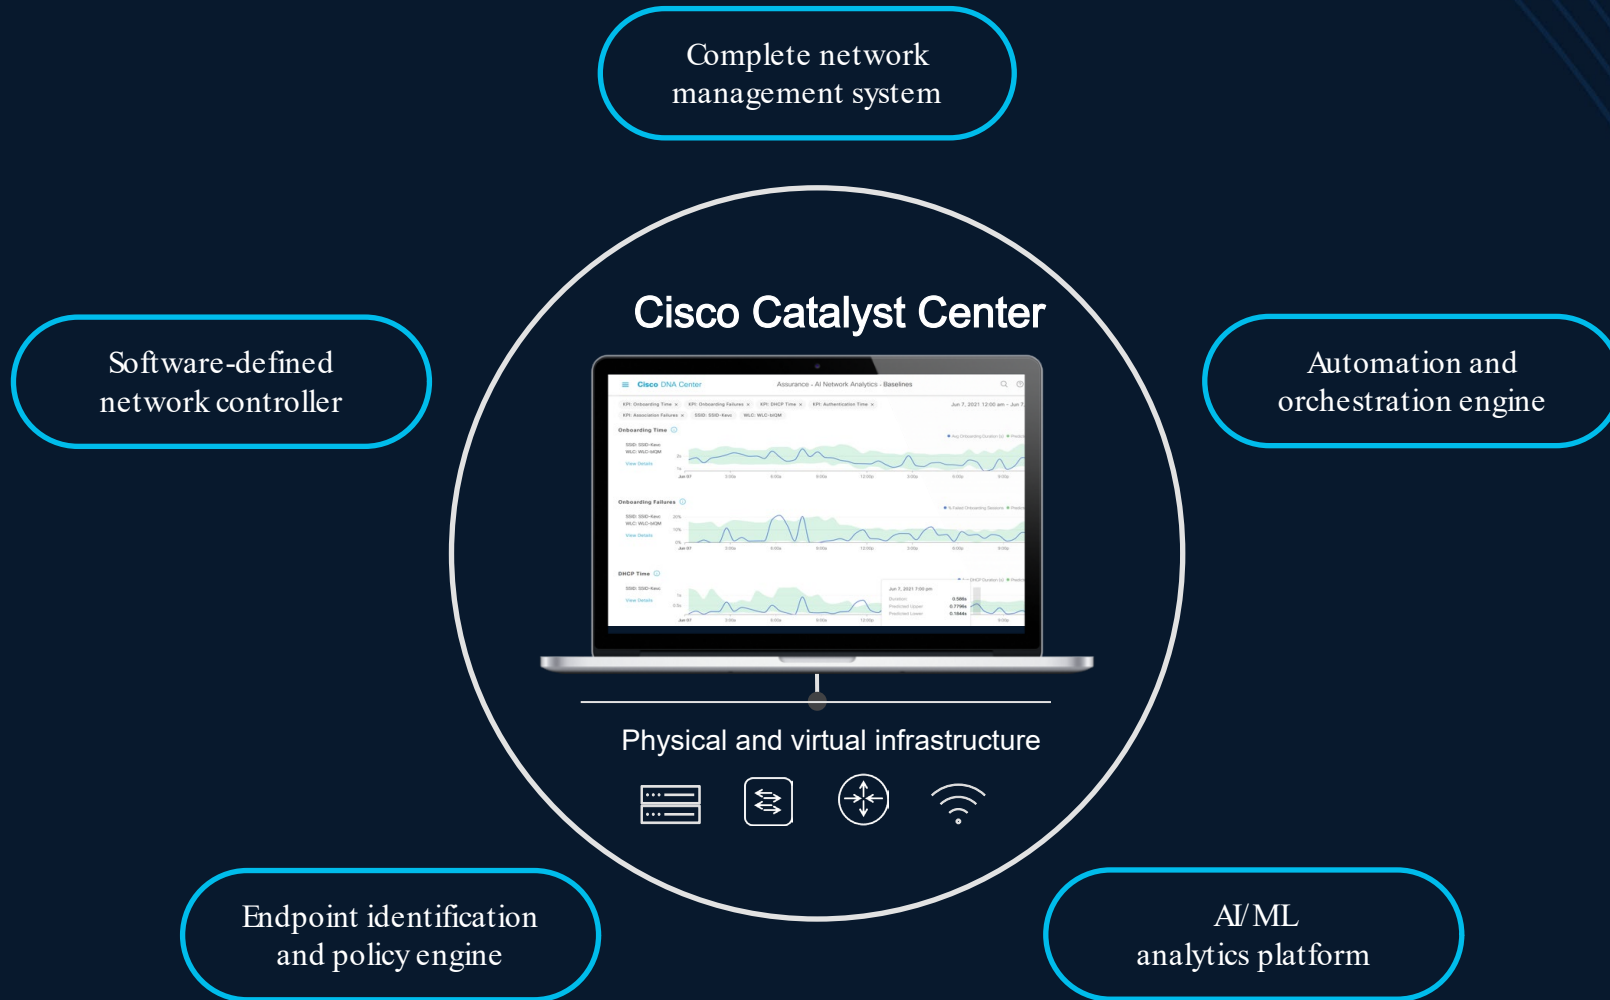

Restrict malware propagation (with warning triangle icon)

Reduce risk (with network diagram icon)

Meet compliance goals quickly (with network diagram icon)

Reduce SecOps effort (with stopwatch icon)

Efficiency

Boost employee productivity and deploy new sites without extra operational complexity and costs.

Meraki cloud-managed network

Cisco Catalyst Center

Command and control center for Cisco Catalyst

Catalyst cloud operations