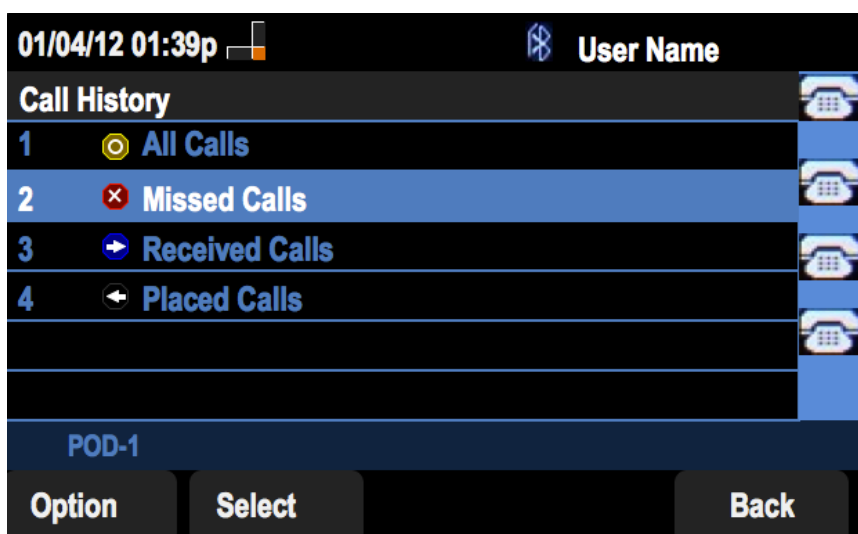

This document describes how to view the call history on the SPA525G AND SPA525G2 IP Phones

Applicable Devices

- SPA525G IP Phone
- SPA525G2 IP Phone

Call Back From All Call History Menu

Step 1. Push the Set Up soft key.

Step 2. Push the soft key for Call History.

Step 3. Push the soft key for All Calls.

Step 4. Select a number from the menu that is the desired call back number.

Step 5. Push the Dial or Edit Dial soft key to call the selected number or edit the number before calling.

Call Back From Missed Call History Menu

Step 1. Push the Set Up soft key.

Step 2. Push the soft key for Call History.

Step 3. Push the soft key for Missed Calls.

Step 4. Select a number from the menu that is the desired call back number.

Step 5. Push the Dial or Edit Dial soft key to call the selected number or edit the number before calling.

Call Back From Received Call History Menu

Step 1. Push the Set Up soft key.

Step 2. Push the soft key for Call History.