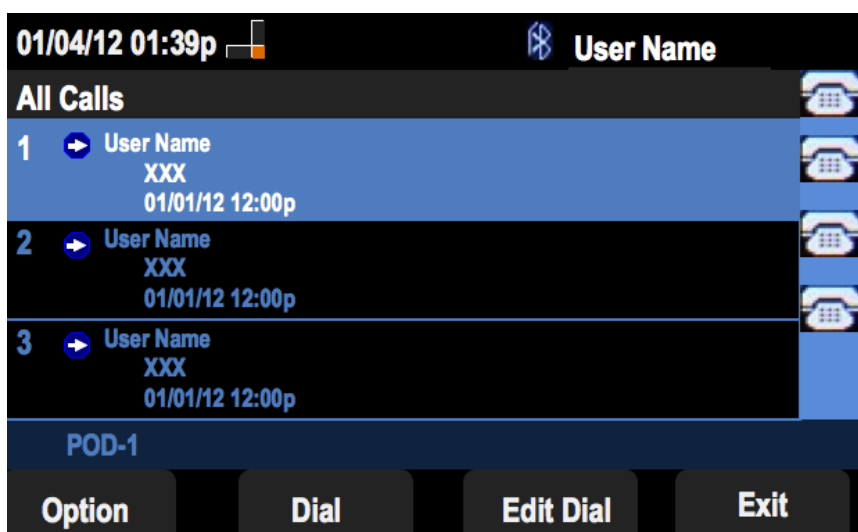

Call Back Using Call History on the SPA525G and SPA525G2 IP Phones using Soft Keys

Objectives

The call history is important because it allows a user to see who has been called, who has called, and which calls were missed. It allows the user to call numbers on that list back, if the number is shown.

This document describes how to view the call history on the SPA525G AND SPA525G2 IP Phones

Applicable Devices

- SPA525G IP Phone
- SPA525G2 IP Phone

Call Back From All Call History Menu

Step 1. Push the Set Up soft key.

Step 2. Push the soft key for Call History.

Step 3. Push the soft key for All Calls.

Step 4. Select a number from the menu that is the desired call back number.

Step 5. Push the Dial or Edit Dial soft key to call the selected number or edit the number before calling.

Call Back From Missed Call History Menu

Step 1. Push the Set Up soft key.

Step 2. Push the soft key for Call History.

Step 3. Push the soft key for Missed Calls.

Step 4. Select a number from the menu that is the desired call back number.