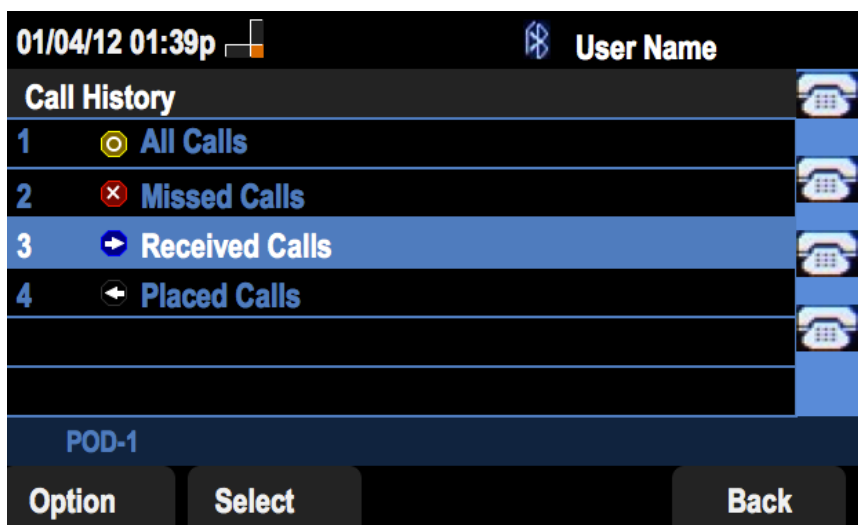

Call Back From Missed Call History Menu

Step 1. Push the Set Up soft key.

Step 2. Push the soft key for Call History.

Step 3. Push the soft key for Missed Calls.

Step 4. Select a number from the menu that is the desired call back number.

Step 5. Push the Dial or Edit Dial soft key to call the selected number or edit the number before calling.

Call Back From Received Call History Menu

Step 1. Push the Set Up soft key.

Step 2. Push the soft key for Call History.

Step 3. Push the soft key for Received Calls.

Step 4. Select a number from the menu that is the desired call back number.

Step 5. Push the Dial or Edit Dial soft key to call the selected number or edit the number before calling.

Call Back From Placed Call History Menu

Step 1. Push the Set Up soft key.

Step 2. Push the soft key for Call History.

Step 3. Push the soft key for Placed Calls.

Step 4. Select a number from the menu that is the desired call back number.