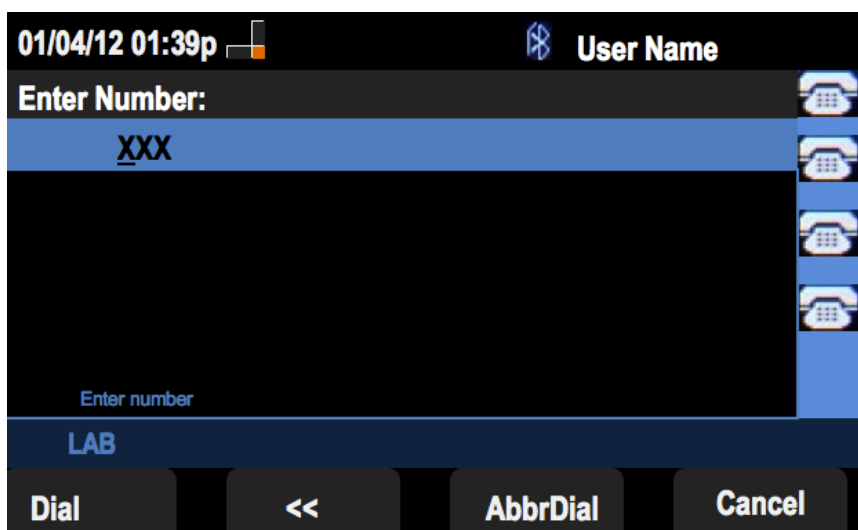

This document describes how to view the call history on the SPA525G AND SPA525G2 IP Phones

Applicable Devices

- SPA525G IP Phone
- SPA525G2 IP Phone

Call Back From All Call History Menu

Step 1. Push the Set Up soft key.

Step 2. Push the soft key for Call History.

Step 3. Push the soft key for All Calls.

Step 4. Select a number from the menu that is the desired call back number.

Step 5. Push the Dial or Edit Dial soft key to call the selected number or edit the number before calling.

Call Back From Missed Call History Menu

Step 1. Push the Set Up soft key.

Step 2. Push the soft key for Call History.

Step 3. Push the soft key for Missed Calls.

Step 4. Select a number from the menu that is the desired call back number.

Step 5. Push the Dial or Edit Dial soft key to call the selected number or edit the number before calling.

Call Back From Received Call History Menu

Step 1. Push the Set Up soft key.

Step 2. Push the soft key for Call History.