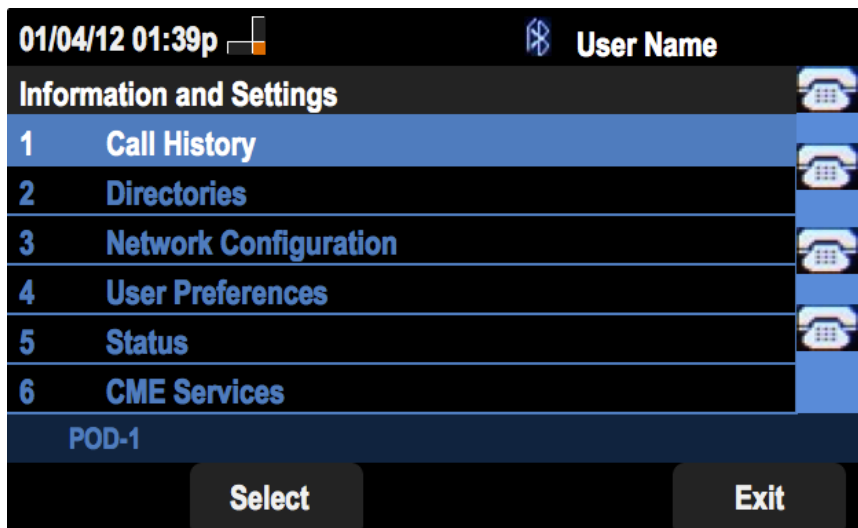

Call Back From Missed Call History Menu

Step 1. Push the Set Up soft key.

Step 2. Push the soft key for Call History.

Step 3. Push the soft key for Missed Calls.

Step 4. Select a number from the menu that is the desired call back number.

Step 5. Push the Dial or Edit Dial soft key to call the selected number or edit the number before calling.

Call Back From Received Call History Menu

Step 1. Push the Set Up soft key.

Step 2. Push the soft key for Call History.