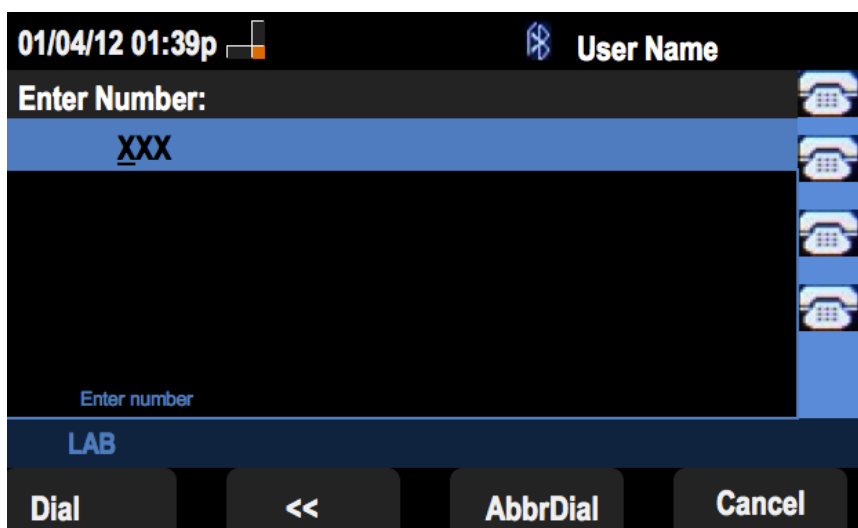

Call Back From Missed Call History Menu

Step 1. Push the Set Up soft key.

Step 2. Push the soft key for Call History.

Step 3. Push the soft key for Missed Calls.

Step 4. Select a number from the menu that is the desired call back number.

Step 5. Push the Dial or Edit Dial soft key to call the selected number or edit the number before calling.

Call Back From Received Call History Menu

Step 1. Push the Set Up soft key.

Step 2. Push the soft key for Call History.

Step 3. Push the soft key for Received Calls.

Step 4. Select a number from the menu that is the desired call back number.

Step 5. Push the Dial or Edit Dial soft key to call the selected number or edit the number before calling.