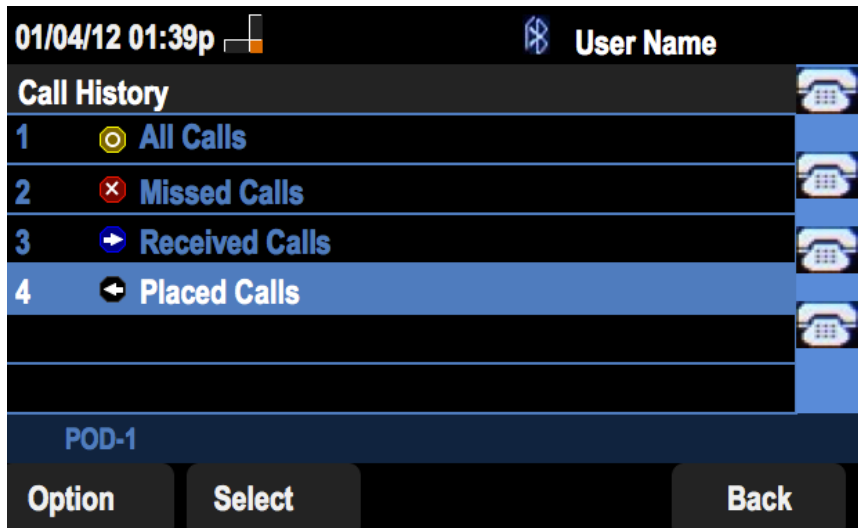

Step 5. Push the Dial or Edit Dial soft key to call the selected number or edit the number before calling.

Call Back From Received Call History Menu

Step 1. Push the Set Up soft key.

Step 2. Push the soft key for Call History.

Step 3. Push the soft key for Received Calls.

Step 4. Select a number from the menu that is the desired call back number.

Step 5. Push the Dial or Edit Dial soft key to call the selected number or edit the number before calling.

Call Back From Placed Call History Menu

Step 1. Push the Set Up soft key.

Step 2. Push the soft key for Call History.

Step 3. Push the soft key for Placed Calls.

Step 4. Select a number from the menu that is the desired call back number.