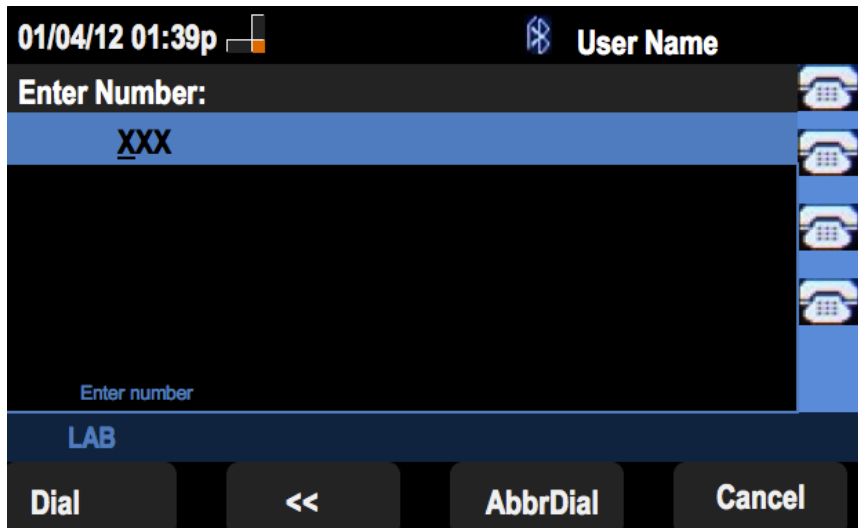

Step 2. Push the soft key for Call History.

Step 3. Push the soft key for All Calls.

Step 4. Select a number from the menu that is the desired call back number.

Step 5. Push the Dial or Edit Dial soft key to call the selected number or edit the number before calling.

Call Back From Missed Call History Menu

Step 1. Push the Set Up soft key.

Step 2. Push the soft key for Call History.

Step 3. Push the soft key for Missed Calls.

Step 4. Select a number from the menu that is the desired call back number.

Step 5. Push the Dial or Edit Dial soft key to call the selected number or edit the number before calling.

Call Back From Received Call History Menu

Step 1. Push the Set Up soft key.

Step 2. Push the soft key for Call History.