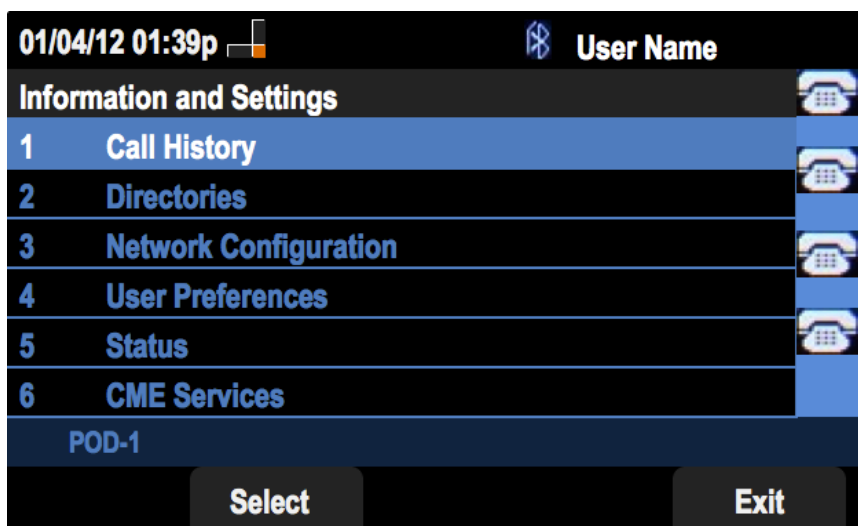

Step 5. Push the Dial or Edit Dial soft key to call the selected number or edit the number before calling.

Call Back From Received Call History Menu

Step 1. Push the Set Up soft key.

Step 2. Push the soft key for Call History.

Step 3. Push the soft key for Received Calls.

Step 4. Select a number from the menu that is the desired call back number.

Step 5. Push the Dial or Edit Dial soft key to call the selected number or edit the number before calling.

Call Back From Placed Call History Menu

Step 1. Push the Set Up soft key.

Step 2. Push the soft key for Call History.

Step 3. Push the soft key for Placed Calls.

Step 4. Select a number from the menu that is the desired call back number.