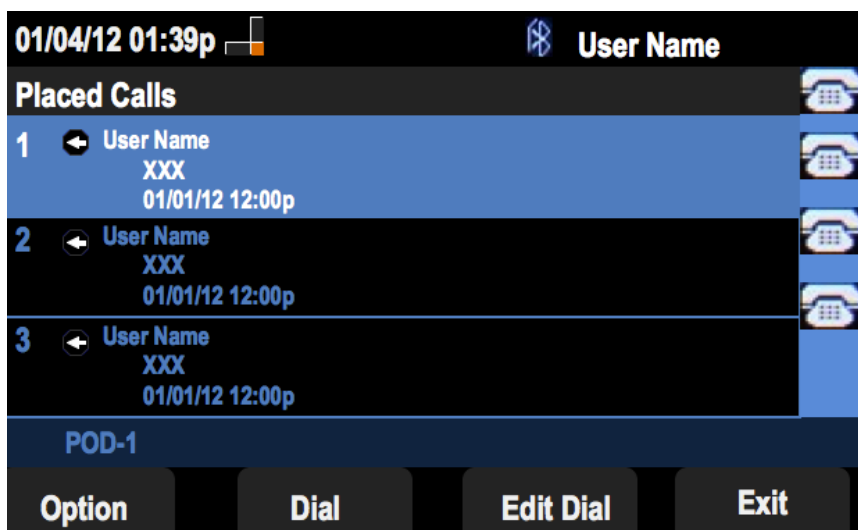

Step 3. Push the soft key for Received Calls.

Step 4. Select a number from the menu that is the desired call back number.

Step 5. Push the Dial or Edit Dial soft key to call the selected number or edit the number before calling.

Call Back From Placed Call History Menu

Step 1. Push the Set Up soft key.

Step 2. Push the soft key for Call History.

Step 3. Push the soft key for Placed Calls.

Step 4. Select a number from the menu that is the desired call back number.

Step 5. Push the Dial or Edit Dial soft key to call the selected number or edit the number before calling.