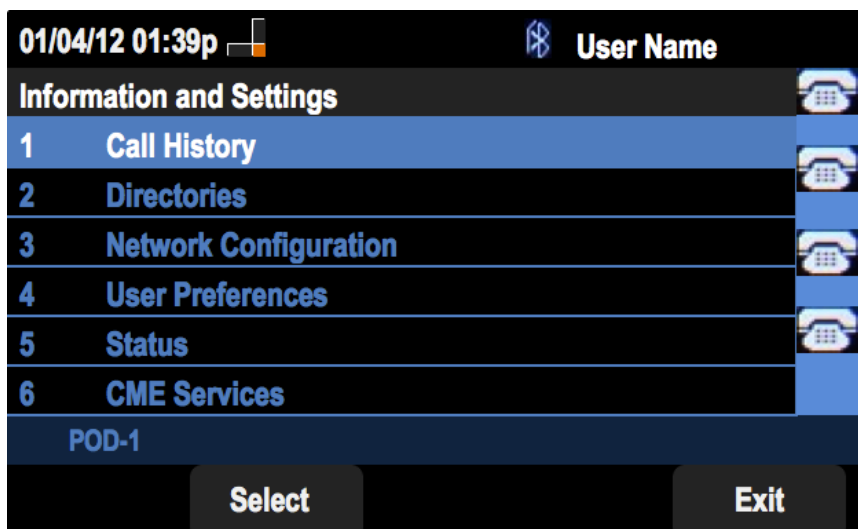

Call Back Using Call History on the SPA525G and SPA525G2 IP Phones using Soft Keys

Objectives

The call history is important because it allows a user to see who has been called, who has called, and which calls were missed. It allows the user to call numbers on that list back, if the number is shown.

This document describes how to view the call history on the SPA525G AND SPA525G2 IP Phones

Applicable Devices

- SPA525G IP Phone
- SPA525G2 IP Phone

Call Back From All Call History Menu

Step 1. Push the Set Up soft key.

Step 2. Push the soft key for Call History.

Step 3. Push the soft key for All Calls.

Step 4. Select a number from the menu that is the desired call back number.

Step 5. Push the Dial or Edit Dial soft key to call the selected number or edit the number before calling.