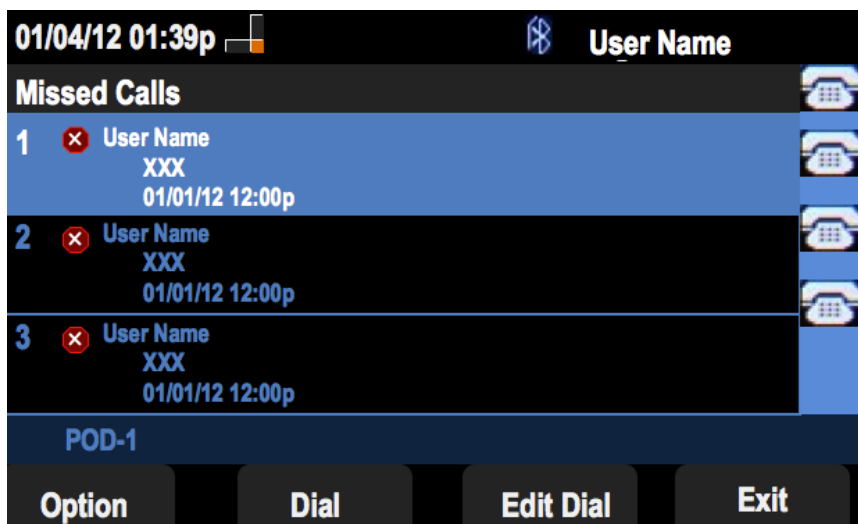

Step 2. Push the soft key for Call History.

Step 3. Push the soft key for All Calls.

Step 4. Select a number from the menu that is the desired call back number.

Step 5. Push the Dial or Edit Dial soft key to call the selected number or edit the number before calling.

Call Back From Missed Call History Menu

Step 1. Push the Set Up soft key.

Step 2. Push the soft key for Call History.

Step 3. Push the soft key for Missed Calls.

Step 4. Select a number from the menu that is the desired call back number.

Step 5. Push the Dial or Edit Dial soft key to call the selected number or edit the number before calling.

Call Back From Received Call History Menu

Step 1. Push the Set Up soft key.

Step 2. Push the soft key for Call History.

Step 3. Push the soft key for Received Calls.

Step 4. Select a number from the menu that is the desired call back number.

Step 5. Push the Dial or Edit Dial soft key to call the selected number or edit the number before calling.