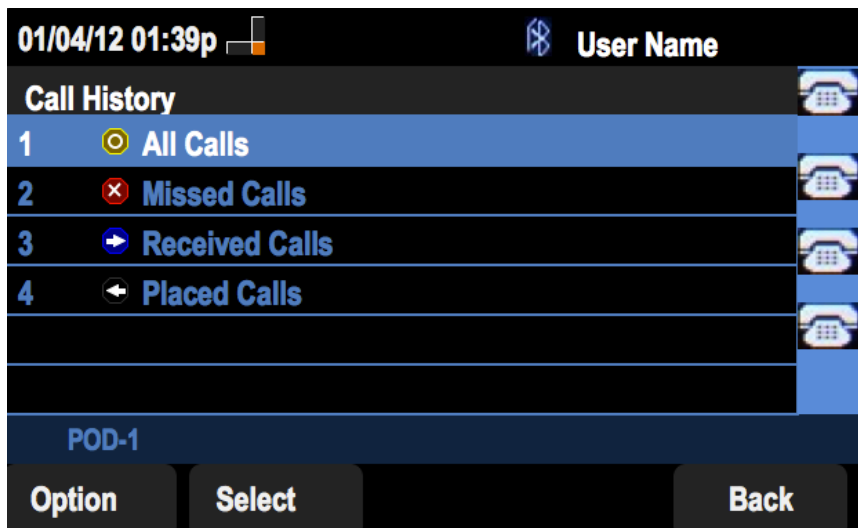

Call Back Using Call History on the SPA525G and SPA525G2 IP Phones using Soft Keys

Objectives

The call history is important because it allows a user to see who has been called, who has called, and which calls were missed. It allows the user to call numbers on that list back, if the number is shown.

This document describes how to view the call history on the SPA525G AND SPA525G2 IP Phones

Applicable Devices

- SPA525G IP Phone
- SPA525G2 IP Phone

Call Back From All Call History Menu

Step 1. Push the Set Up soft key.

Step 2. Push the soft key for Call History.

Step 3. Push the soft key for All Calls.

Step 4. Select a number from the menu that is the desired call back number.

Step 5. Push the Dial or Edit Dial soft key to call the selected number or edit the number before calling.

Call Back From Missed Call History Menu

Step 1. Push the Set Up soft key.

Step 2. Push the soft key for Call History.

Step 3. Push the soft key for Missed Calls.

Step 4. Select a number from the menu that is the desired call back number.