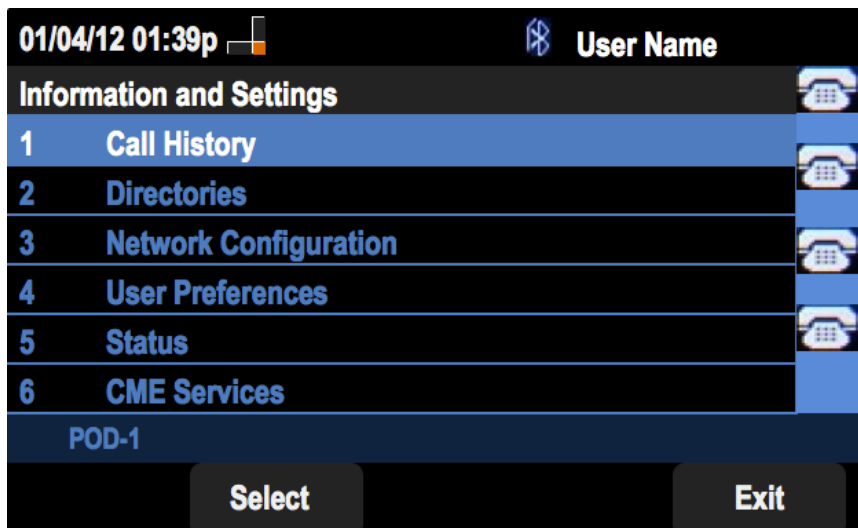

This document describes how to view the call history on the SPA525G AND SPA525G2 IP Phones

Applicable Devices

- SPA525G IP Phone
- SPA525G2 IP Phone

Call Back From All Call History Menu

Step 1. Push the Set Up soft key.

Step 2. Push the soft key for Call History.

Step 3. Push the soft key for All Calls.

Step 4. Select a number from the menu that is the desired call back number.

Step 5. Push the Dial or Edit Dial soft key to call the selected number or edit the number before calling.

Call Back From Missed Call History Menu

Step 1. Push the Set Up soft key.

Step 2. Push the soft key for Call History.

Step 3. Push the soft key for Missed Calls.

Step 4. Select a number from the menu that is the desired call back number.

Step 5. Push the Dial or Edit Dial soft key to call the selected number or edit the number before calling.

Call Back From Received Call History Menu

Step 1. Push the Set Up soft key.

Step 2. Push the soft key for Call History.