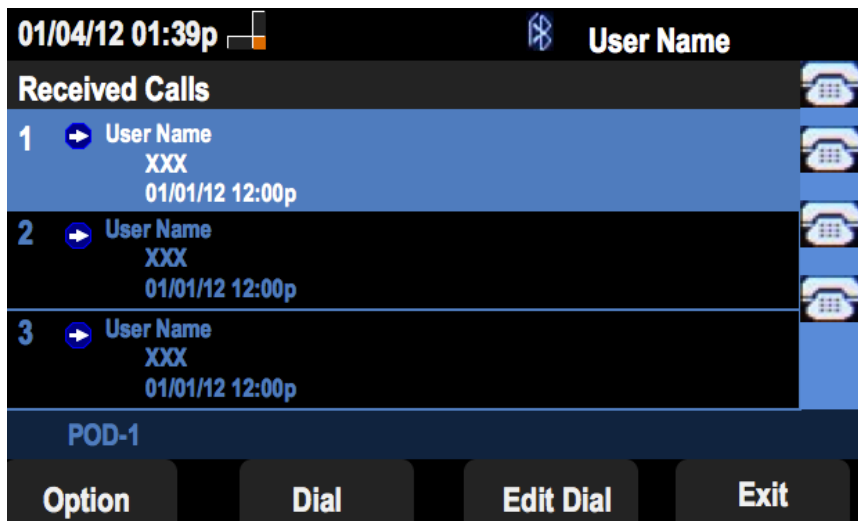

Call Back From Missed Call History Menu

Step 1. Push the Set Up soft key.

Step 2. Push the soft key for Call History.

Step 3. Push the soft key for Missed Calls.

Step 4. Select a number from the menu that is the desired call back number.

Step 5. Push the Dial or Edit Dial soft key to call the selected number or edit the number before calling.

Call Back From Received Call History Menu

Step 1. Push the Set Up soft key.

Step 2. Push the soft key for Call History.

Step 3. Push the soft key for Received Calls.

Step 4. Select a number from the menu that is the desired call back number.

Step 5. Push the Dial or Edit Dial soft key to call the selected number or edit the number before calling.

Call Back From Placed Call History Menu

Step 1. Push the Set Up soft key.

Step 2. Push the soft key for Call History.

Step 3. Push the soft key for Placed Calls.

Step 4. Select a number from the menu that is the desired call back number.