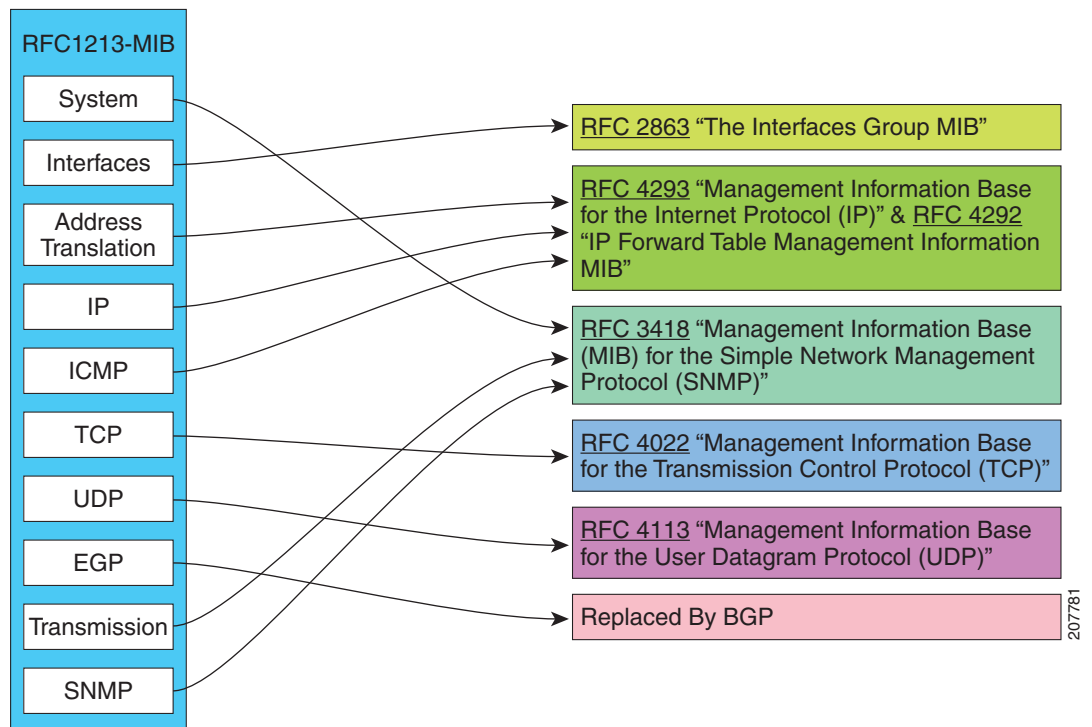

RFC 1213

Evolution of RFC 1213

Figure C-1 describes the evolution of various groups in RFC 1213. It shows where the information provided by each group in RFC 1213 is available now.

Figure C-1 RFC 1213 Evolution

207781

Evolution of IP Group in RFC 1213

Figure C-2 expands the evolution of IP group. It shows the evolution of each table in the group:

- ipRouteTable was replaced by RFC 4292.
- ipNetToMediaTable was replaced by ipNetToPhysicalTable in RFC 4293.
- ipAddrTable was replaced by RFC 4293.

Figure C-2 Evolution of IP Group in RFC 1213