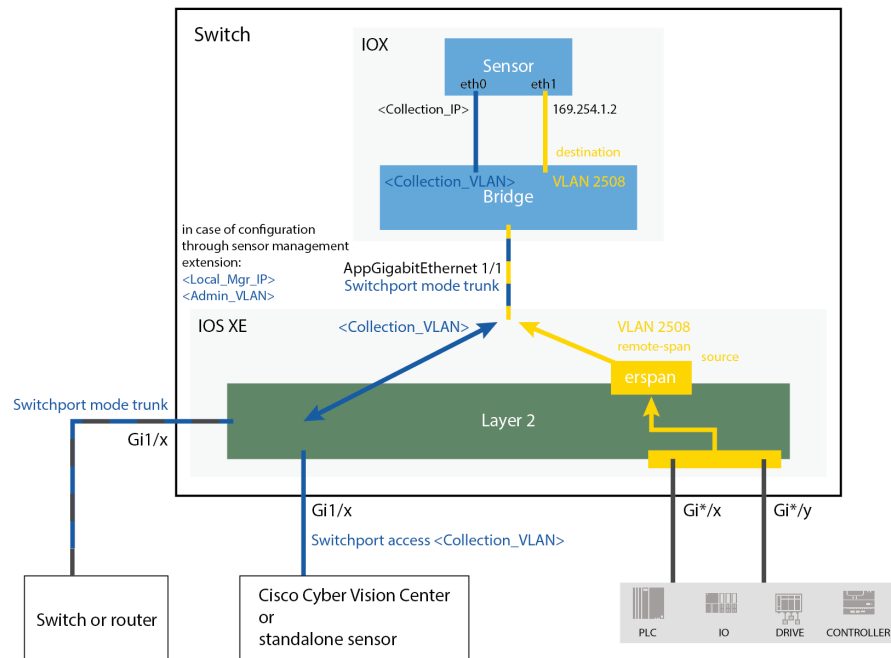

- Cisco Catalyst IE3400 Heavy Duty Series Switch

Architecture diagram for:

- Cisco Catalyst 9300 Series Switch
- Cisco Catalyst 9300X Series Switch
- Cisco Catalyst 9400 Series Switch
- Cisco Catalyst IE9300 Rugged Series Switch